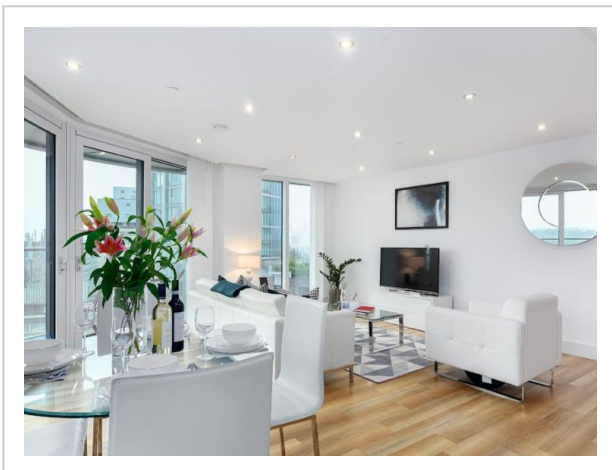

Altitude Point, London City, Greater London, United Kingdom, E1 8NG

Address: London City, Greater London, United Kingdom, E1 8NG

Bedrooms: 1 Bathrooms: 1

Outside

Modern apartment block "Altitude Point". In the centre of London, in a central position. In the complex: restaurant, bar, bistro, WiFi, lift, central heating system, laundry (extra). Room cleaning weekly (included). Breakfast on request (extra). Grocery, bar 100 m, bus stop "Dukes Place" 800 m, railway station "Liverpool Street" 3 km, underground station "Aldgate" 480 m. Nearby attractions: Barbican Cultural Centre 3 km, St. Paul's Cathedral / Tate Modern 3 km, Buckingham Palace 6 km, Piccadilly Circus 6 km, Tower of London & London Bridge 4 km, London Eye 3 km. Please note: reception open 09:00-17:00 hrs. Baby equipment on request (extra), childminding (extra). Please

note: the photograph shows a typical example.

Inside

"Altitude Point", 2-room apartment 40 m2. Modern and stylish furnishings: open living/dining room with dining table and TV (flat screen). 1 double bedroom with 1 double bed. Open kitchen (4 hot plates, oven, dishwasher, toaster, kettle, freezer, combination microwave). Bath/shower/WC. Heating. Facilities: washing machine, dryer, baby cot for up to 2 year olds (extra), hair dryer. Internet (WiFi, free). Please note: suitable for families. Non-smoking house. TV only EN. Smoke alarm, fire extinguisher. GB265077785

Amenities:

- Extrabeds
- Breakfast
- Central
- Cleaning
- Dishwasher
- Tumbler
- Elevator
- Metropolis
- Oven
- Restaurant
- Familyfriendly Summer
- Nightlife Summer
- Modern
- Washingmachine
- Familyfriendly Winter
- Nightlife Winter
- Fridge
- Hair dryer
- Heating
- Interior Modern
- Internet
- Kettle
- Open Kitchen
- Freezer
- Nonsmoking
- TV
- Smoke Alarm
- Stove
- Toaster
- Wlan