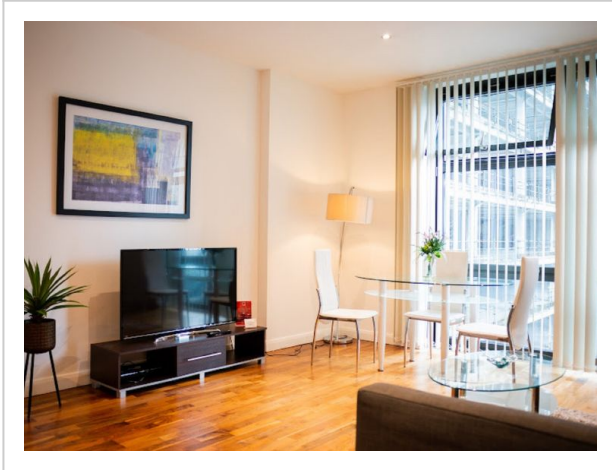

Discovery Dock, Canary Wharf, Greater London, United Kingdom, E14 9LT

Address: Canary Wharf, Greater London, United Kingdom, E14 9LT

Bedrooms: 1 Bathrooms: 1

Outside

Modern apartment block "Discovery Dock". On the outskirts, 2 km from the centre of Canary Wharf, in a central position. In the house: reception, restaurant, bar, bistro, internet access, WiFi, shopping facilities, lift, central heating system, air conditioning, laundry (extra). Room cleaning weekly (included). Breakfast (extra). Bus stop "Cuba Street" 330 m, railway station "Canary Wharf" 2 km, underground station "Canary Wharf" 2 km. Nearby attractions: Billingsgate market 2 km, O2 Arena 4 km, London Eye 9 km, Greenwich market 8 km, Tower of London & Tower Bridge 5 km, Buckingham Palace 10 km. Please note: reception open 09:00-17:00 hrs. Baby equipment (extra), childminding

(extra). Please note: 24hr guard. Guarded residence. The photograph shows a typical example.

Inside

"Discovery Dock", 2-room apartment 40 m2. Modern and stylish furnishings: living/dining room with dining table and TV (flat screen). 1 double bedroom with 1 double bed and bath/shower/WC. Open kitchen (4 hot plates, oven, dishwasher, toaster, kettle, microwave, freezer). Heating. Facilities: washing machine, dryer, iron. Internet (WiFi, free). Please note: non-smoking house. TV only EN.

Amenities:

- Extrabeds
- Aircondition
- Bath And Shower
- Breakfast
- Central
- Cleaning
- Dishwasher
- Tumbler
- Elevator
- Metropolis
- Microwave
- Oven
- Reception
- Restaurant
- Shower
- Nightlife Summer
- Modern
- Washingmachine
- Nightlife Winter
- Electric Iron
- Fridge
- Heating
- Interior Modern
- Internet
- Kettle
- Open Kitchen
- Freezer
- Nonsmoking
- TV
- Stove
- Toaster
- Wlan