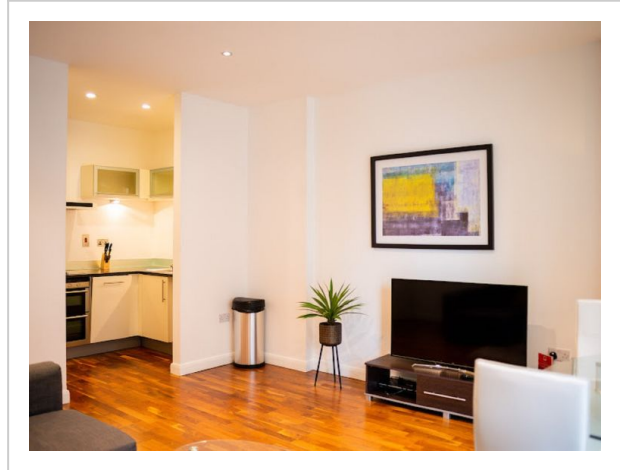

Discovery Dock, Canary Wharf, Greater London, United Kingdom, E14 9LT

Address: Canary Wharf, Greater London, United Kingdom, E14 9LT

Bedrooms: 1 Bathrooms: 1

Outside

Modern apartment block "Discovery Dock". On the outskirts, 2 km from the centre of Canary Wharf, in a central position. In the house: reception, restaurant, bar, bistro, internet access, WiFi, shopping facilities, lift, central heating system, air conditioning, laundry (extra). Room cleaning weekly (included). Breakfast (extra). Bus stop "Cuba Street" 330 m, railway station "Canary Wharf" 2 km, underground station "Canary Wharf" 2 km. Nearby attractions: Billingsgate market 2 km, O2 Arena 4 km, London Eye 9 km, Greenwich market 8 km, Tower of London & Tower Bridge 5 km, Buckingham Palace 10 km. Please note: reception open 09:00-17:00 hrs. Baby equipment (extra), childminding

(extra). Please note: 24hr guard. Guarded residence. The photograph shows a typical example.

Inside

"Discovery Dock", 2-room apartment 40 m2. Modern and stylish furnishings: living/dining room with dining table and TV (flat screen). 1 double bedroom with 1 double bed and bath/shower/WC. Open kitchen (4 hot plates, oven, dishwasher, toaster, kettle, microwave, freezer). Heating. Facilities: washing machine, dryer, iron. Internet (WiFi, free). Please note: non-smoking house. TV only EN.

Amenities:

- Extrabeds
- Aircondition
- Bath And Shower
- Breakfast
- Central
- Cleaning
- Dishwasher
- Tumbler
- Elevator
- Metropolis
- Microwave
- Oven
- Reception
- Restaurant
- Shower
- Nightlife Summer
- Modern
- Washingmachine
- Nightlife Winter
- Electric Iron
- Fridge
- Heating
- Interior Modern
- Internet
- Kettle
- Open Kitchen
- Freezer
- Nonsmoking
- TV
- Stove
- Toaster
- Wlan