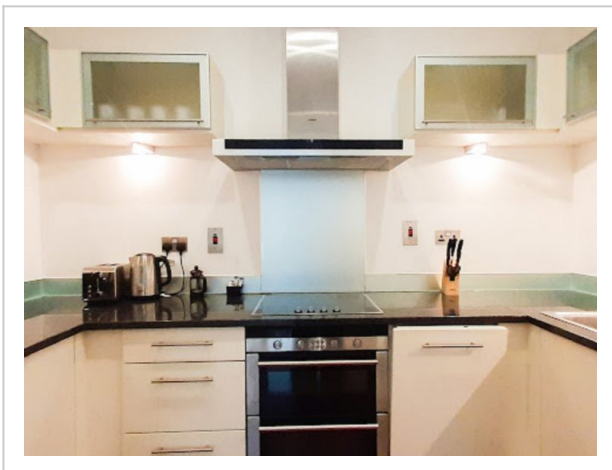

Discovery Dock, Canary Wharf, Greater London, United Kingdom, E14 9LT

Address: Canary Wharf, Greater London, United Kingdom, E14 9LT

Bedrooms: 1 Bathrooms: 1

Outside

Modern apartment block "Discovery Dock". On the outskirts, 2 km from the centre of Canary Wharf, in a central position. In the house: reception, restaurant, bar, bistro, internet access, WiFi, shopping facilities, lift, central heating system, air conditioning, laundry (extra). Room cleaning weekly (included). Breakfast (extra). Bus stop "Cuba Street" 330 m, railway station "Canary Wharf" 2 km, underground station "Canary Wharf" 2 km. Nearby attractions: Billingsgate market 2 km, O2 Arena 4 km, London Eye 9 km, Greenwich market 8 km, Tower of London & Tower Bridge 5 km, Buckingham Palace 10 km. Please note: reception open 09:00-17:00 hrs. Baby equipment (extra), childminding

(extra). Please note: 24hr guard. Guarded residence. The photograph shows a typical example.

Inside

"Discovery Dock", 2-room apartment 40 m2. Modern and stylish furnishings: living/dining room with dining table and TV (flat screen). 1 double bedroom with 1 double bed and bath/shower/WC. Open kitchen (4 hot plates, oven, dishwasher, toaster, kettle, microwave, freezer). Heating. Facilities: washing machine, dryer, iron. Internet (WiFi, free). Please note: non-smoking house. TV only EN.

Amenities:

- Extrabeds
- Aircondition
- Bath And Shower
- Breakfast
- Central
- Cleaning
- Dishwasher
- Tumbler
- Elevator
- Metropolis
- Microwave
- Oven
- Reception
- Restaurant
- Shower
- Nightlife Summer
- Modern
- Washingmachine
- Nightlife Winter
- Electric Iron
- Fridge
- Heating
- Interior Modern
- Internet
- Kettle
- Open Kitchen
- Freezer
- Nonsmoking
- TV
- Stove
- Toaster
- Wlan