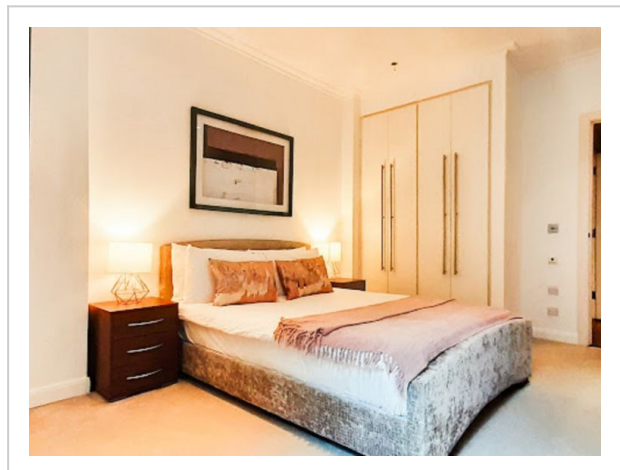

Discovery Dock, Canary Wharf, Greater London, United Kingdom, E14 9LT

Address: Canary Wharf, Greater London, United Kingdom, E14 9LT

Bedrooms: 1 Bathrooms: 1

Outside

Modern apartment block "Discovery Dock". On the outskirts, 2 km from the centre of Canary Wharf, in a central position. In the house: reception, restaurant, bar, bistro, internet access, WiFi, shopping facilities, lift, central heating system, air conditioning, laundry (extra). Room cleaning weekly (included). Breakfast (extra). Bus stop "Cuba Street" 330 m, railway station "Canary Wharf" 2 km, underground station "Canary Wharf" 2 km. Nearby attractions: Billingsgate market 2 km, O2 Arena 4 km, London Eye 9 km, Greenwich market 8 km, Tower of London & Tower Bridge 5 km, Buckingham Palace 10 km. Please note: reception open 09:00-17:00 hrs. Baby equipment (extra), childminding

(extra). Please note: 24hr guard. Guarded residence. The photograph shows a typical example.

Inside

"Discovery Dock", 2-room apartment 40 m2. Modern and stylish furnishings: living/dining room with dining table and TV (flat screen). 1 double bedroom with 1 double bed and bath/shower/WC. Open kitchen (4 hot plates, oven, dishwasher, toaster, kettle, microwave, freezer). Heating. Facilities: washing machine, dryer, iron. Internet (WiFi, free). Please note: non-smoking house. TV only EN.

Amenities:

- Extrabeds
- Aircondition
- Bath And Shower
- Breakfast
- Central
- Cleaning
- Dishwasher
- Tumbler
- Elevator
- Metropolis
- Microwave
- Oven
- Reception
- Restaurant
- Shower
- Nightlife Summer
- Modern
- Washingmachine
- Nightlife Winter
- Electric Iron
- Fridge
- Heating
- Interior Modern
- Internet
- Kettle
- Open Kitchen
- Freezer
- Nonsmoking
- TV
- Stove
- Toaster
- Wlan