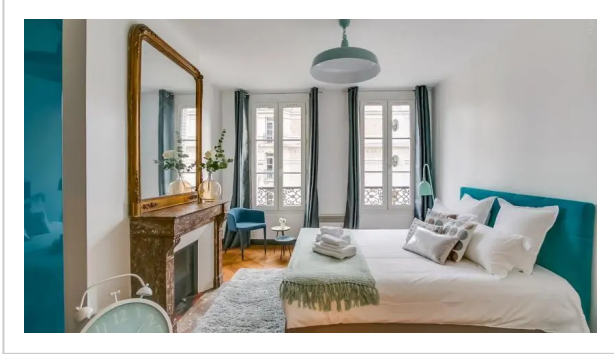

Sweet Inn Apartments - Rue La Fayette 1--2 Bedrooms Apartment

Address: 101, Rue La Fayette, Paris

Bedrooms: 5 Bathrooms: 2

Location

Looking for a home comfort: apartment «Sweet Inn Apartments - Rue La Fayette 1» is located in Paris. This apartment is located 2 km from the city center. You can take a walk and explore the neighbourhood area of the apartment — Poissonnière, Le Manoir de Paris and Marche Saint Quentin.