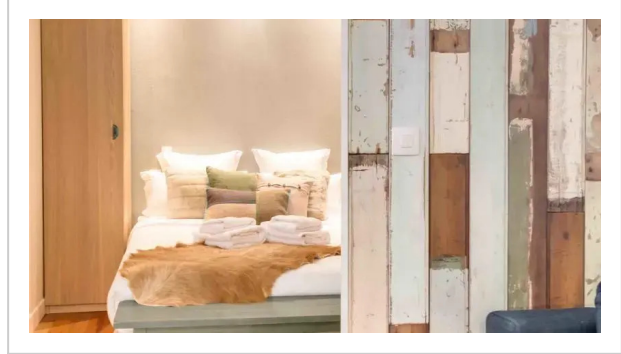

Sweet Inn Apartments - Place Felix Eboue 1, 6 Place Felix Eboue, Paris

Address: 6 Place Felix Eboue, Paris

Bedrooms: 5 Bathrooms: 2

Location

Looking for a home comfort: apartment «Sweet Inn Apartments - Place Felix Eboue 1» is located in Paris. This apartment is located in 4 km from the city center. You can take a walk and explore the neighbourhood area of the apartment. Places nearby: Daumesnil, La Promenade Plantée and Rothschild Hospital.