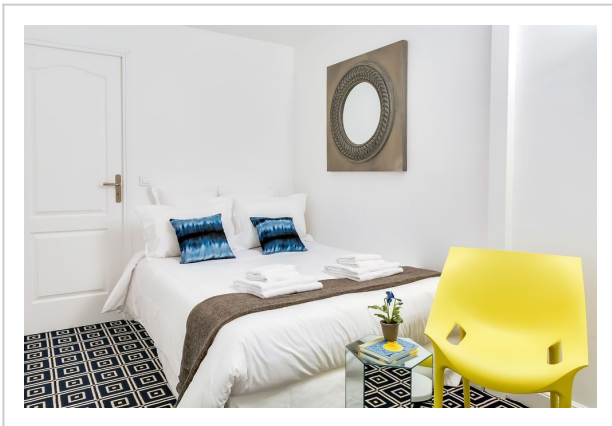

Sweet inn Apartments Boetie--1 Bedroom Standard Triple room

Address: Various Addresses, Paris

Bathrooms: 2

Location

If you want to feel like you're at home no matter where you are, choose this — apartment «Sweet inn Apartments Boetie» is located in Paris. This apartment is located in 4 km from the city center. You can take a walk and explore the neighbourhood area of the apartment. Places nearby: Galeries Lafayette Champs-Élysées, L'Atelier Renault and Hôtel de la Païva.

At the apartment

Free Wi-Fi is available on the territory. Ask for more information when checking in. Accessible for guests with disabilities: the elevator helps them to go to the highest floors. Additional services that the apartment offers to its guests: a laundry and a concierge.

Room amenities

In the room, for you, there is a shower and a TV. The room equipment depends on its category.

Amenities:

- Elevator/lift
 - Smoke-free property
 - Heating
 - All Spaces Non-Smoking (public and private)
 - Non-smoking rooms
 - Fridge
 - Cable TV
 - TV
 - Hairdryer
 - Shower
 - Linens
 - Safe (in room)
 - Toiletries
 - Iron and board
 - Laundry
 - Concierge services
 - Luggage storage
 - Coffee/tea for guests
 - Breakfast
 - Kitchen
 - Microwave oven
 - Kettle
 - Free Wi-Fi
-