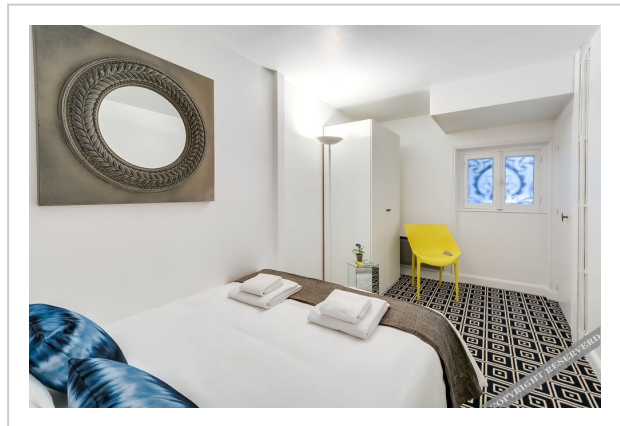

Sweet inn Apartments Boetie--1 Bedroom Standard Triple room

Address: Various Addresses, Paris

Bathrooms: 2

Location

If you want to feel like you're at home no matter where you are, choose this — apartment «Sweet inn Apartments Boetie» is located in Paris. This apartment is located in 4 km from the city center. You can take a walk and explore the neighbourhood area of the apartment. Places nearby: Galeries Lafayette Champs-Élysées, L'Atelier Renault and Hôtel de la Païva.

At the apartment

Free Wi-Fi is available on the territory. Ask for more information when checking in. Accessible for guests with disabilities: the elevator helps them to go to the highest floors. Additional services that the apartment offers to its guests: a laundry and a concierge.

Room amenities

In the room, for you, there is a shower and a TV. The room equipment depends on its category.

Amenities:

- Elevator/lift
 - Smoke-free property
 - Heating
 - All Spaces Non-Smoking (public and private)
 - Non-smoking rooms
 - Fridge
 - Cable TV
 - TV
 - Hairdryer
 - Shower
 - Linens
 - Safe (in room)
 - Toiletries
 - Iron and board
 - Laundry
 - Concierge services
 - Luggage storage
 - Coffee/tea for guests
 - Breakfast
 - Kitchen
 - Microwave oven
 - Kettle
 - Free Wi-Fi
-