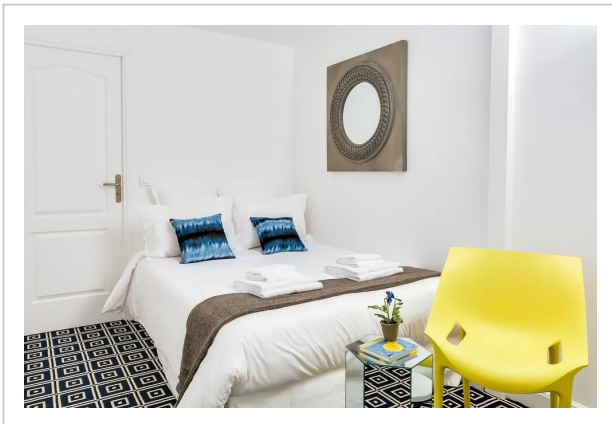

## Sweet inn Apartments Boetie--3 Bedrooms Standard room

**Address: Various Addresses, Paris**

Bathrooms: 2

### Location

If you want to feel like you're at home no matter where you are, choose this — apartment «Sweet inn Apartments Boetie» is located in Paris. This apartment is located in 4 km from the city center. You can take a walk and explore the neighbourhood area of the apartment. Places nearby: Galeries Lafayette Champs-Élysées, L'Atelier Renault and Hôtel de la Païva.

## Room amenities

In the room, for you, there is a shower and a TV. The room equipment depends on its category.

---