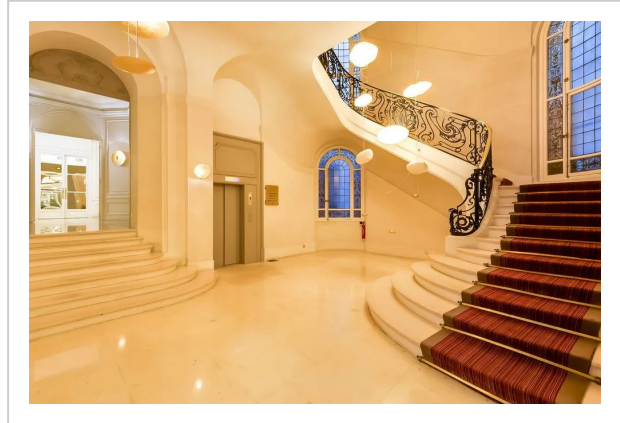

Sweet inn Apartments Boetie--3 Bedrooms Standard room

Address: Various Addresses, Paris

Bathrooms: 2

Location

If you want to feel like you're at home no matter where you are, choose this — apartment «Sweet inn Apartments Boetie» is located in Paris. This apartment is located in 4 km from the city center. You can take a walk and explore the neighbourhood area of the apartment. Places nearby: Galeries Lafayette Champs-Élysées, L'Atelier Renault and Hôtel de la Païva.

At the apartment

Free Wi-Fi is available on the territory. Ask for more information when checking in. Accessible for guests with disabilities: the elevator helps them to go to the highest floors. Additional services that the apartment offers to its guests: a laundry and a concierge.