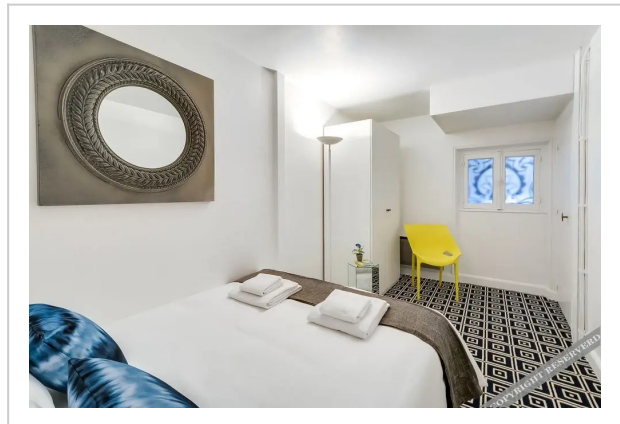

## Sweet inn Apartments Boetie--3 Bedrooms Standard room

**Address: Various Addresses, Paris**

Bathrooms: 2

### Location

If you want to feel like you're at home no matter where you are, choose this — apartment «Sweet inn Apartments Boetie» is located in Paris. This apartment is located in 4 km from the city center. You can take a walk and explore the neighbourhood area of the apartment. Places nearby: Galeries Lafayette Champs-Élysées, L'Atelier Renault and Hôtel de la Païva.

## Room amenities

In the room, for you, there is a shower and a TV. The room equipment depends on its category.

---