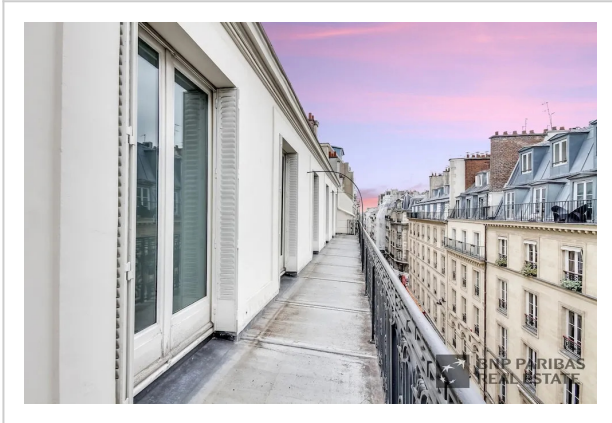

## Sweet inn Apartments Boetie--1 Bedroom Standard room

**Address: Various Addresses, Paris**

Bathrooms: 2

### Location

If you want to feel like you're at home no matter where you are, choose this — apartment «Sweet inn Apartments Boetie» is located in Paris. This apartment is located in 4 km from the city center. You can take a walk and explore the neighbourhood area of the apartment. Places nearby: Galeries Lafayette Champs-Élysées, L'Atelier Renault and Hôtel de la Païva.