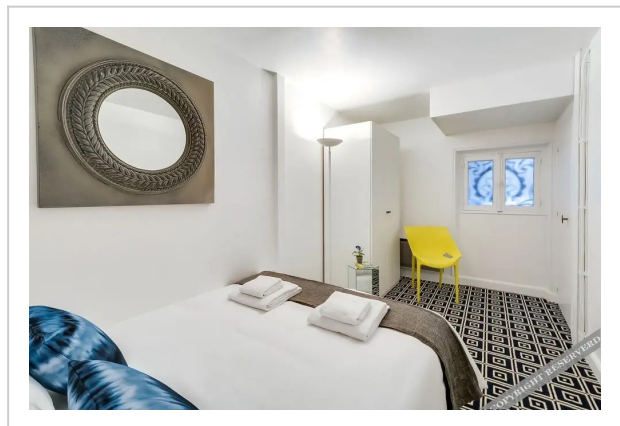

## Sweet inn Apartments Boetie--1 Bedroom Standard room

**Address: Various Addresses, Paris**

Bathrooms: 2

### Location

If you want to feel like you're at home no matter where you are, choose this — apartment «Sweet inn Apartments Boetie» is located in Paris. This apartment is located in 4 km from the city center. You can take a walk and explore the neighbourhood area of the apartment. Places nearby: Galeries Lafayette Champs-Élysées, L'Atelier Renault and Hôtel de la Païva.

## Room amenities

In the room, for you, there is a shower and a TV. The room equipment depends on its category.

---