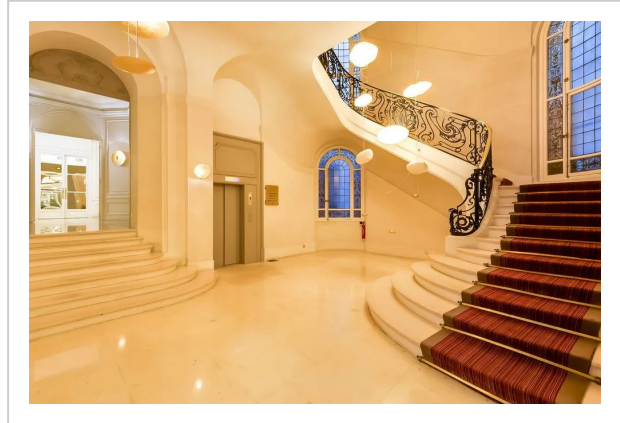

## Sweet inn Apartments Boetie--1 Bedroom Standard room

**Address: Various Addresses, Paris**

Bathrooms: 2

### Location

If you want to feel like you're at home no matter where you are, choose this — apartment «Sweet inn Apartments Boetie» is located in Paris. This apartment is located in 4 km from the city center. You can take a walk and explore the neighbourhood area of the apartment. Places nearby: Galeries Lafayette Champs-Élysées, L'Atelier Renault and Hôtel de la Païva.