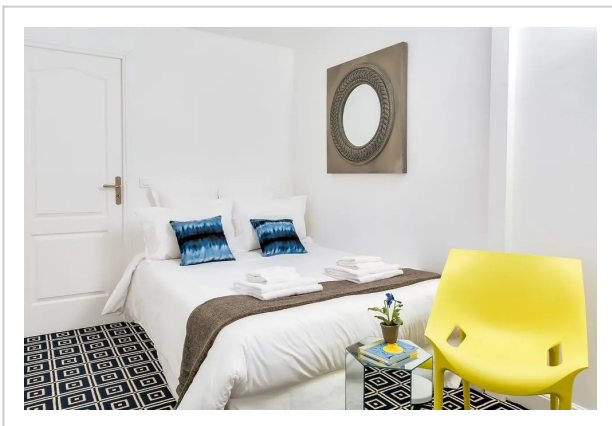

## Sweet inn Apartments Boetie--1 Bedroom Standard room

**Address: Various Addresses, Paris**

Bathrooms: 2

### Location

If you want to feel like you're at home no matter where you are, choose this — apartment «Sweet inn Apartments Boetie» is located in Paris. This apartment is located in 4 km from the city center. You can take a walk and explore the neighbourhood area of the apartment. Places nearby: Galeries Lafayette Champs-Élysées, L'Atelier Renault and Hôtel de la Païva.

## Room amenities

In the room, for you, there is a shower and a TV. The room equipment depends on its category.

---