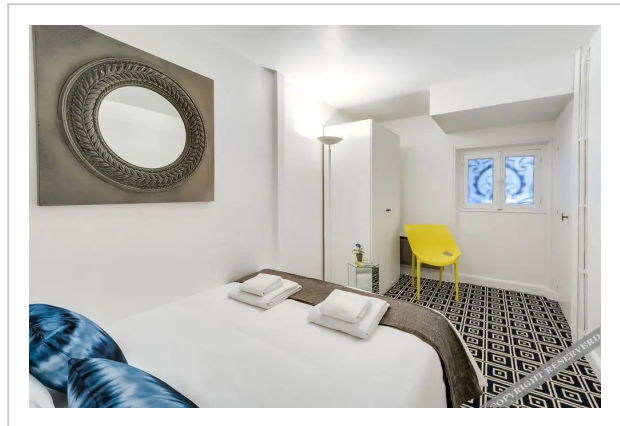

Sweet inn Apartments Boetie--Standard room

Address: Various Addresses, Paris

Bathrooms: 2

Location

If you want to feel like you're at home no matter where you are, choose this — apartment «Sweet inn Apartments Boetie» is located in Paris. This apartment is located in 4 km from the city center. You can take a walk and explore the neighbourhood area of the apartment. Places nearby: Galeries Lafayette Champs-Élysées, L'Atelier Renault and Hôtel de la Païva.

At the apartment

Free Wi-Fi is available on the territory. Ask for more information when checking in. Accessible for guests with disabilities: the elevator helps them to go to the highest floors. Additional services that the apartment offers to its guests: a laundry and a concierge.

Room amenities

In the room, for you, there is a shower and a TV. The room equipment depends on its category.

Amenities:

- Elevator/lift
 - Smoke-free property
 - Heating
 - All Spaces Non-Smoking (public and private)
 - Non-smoking rooms
 - Fridge
 - Cable TV
 - TV
 - Hairdryer
 - Shower
 - Linens
 - Safe (in room)
 - Toiletries
 - Iron and board
 - Laundry
 - Concierge services
 - Luggage storage
 - Coffee/tea for guests
 - Breakfast
 - Kitchen
 - Microwave oven
 - Kettle
 - Free Wi-Fi
-