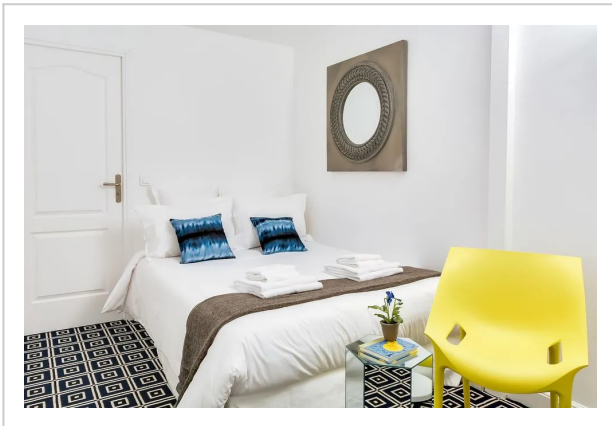

Sweet inn Apartments Boetie--Standard room

Address: Various Addresses, Paris

Bathrooms: 2

Location

If you want to feel like you're at home no matter where you are, choose this — apartment «Sweet inn Apartments Boetie» is located in Paris. This apartment is located in 4 km from the city center. You can take a walk and explore the neighbourhood area of the apartment. Places nearby: Galeries Lafayette Champs-Élysées, L'Atelier Renault and Hôtel de la Païva.

At the apartment

Free Wi-Fi is available on the territory. Ask for more information when checking in. Accessible for guests with disabilities: the elevator helps them to go to the highest floors. Additional services that the apartment offers to its guests: a laundry and a concierge.

Room amenities

In the room, for you, there is a shower and a TV. The room equipment depends on its category.

Amenities:

- Elevator/lift
 - Smoke-free property
 - Heating
 - All Spaces Non-Smoking (public and private)
 - Non-smoking rooms
 - Fridge
 - Cable TV
 - TV
 - Hairdryer
 - Shower
 - Linens
 - Safe (in room)
 - Toiletries
 - Iron and board
 - Laundry
 - Concierge services
 - Luggage storage
 - Coffee/tea for guests
 - Breakfast
 - Kitchen
 - Microwave oven
 - Kettle
 - Free Wi-Fi
-