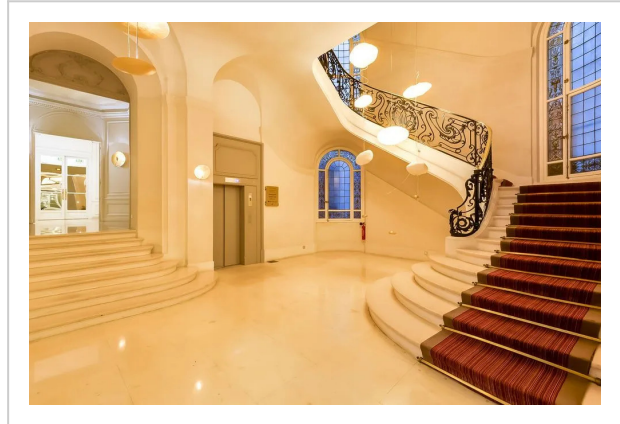

Sweet inn Apartments Boetie--Standard room

Address: Various Addresses, Paris

Bathrooms: 2

Location

If you want to feel like you're at home no matter where you are, choose this — apartment «Sweet inn Apartments Boetie» is located in Paris. This apartment is located in 4 km from the city center. You can take a walk and explore the neighbourhood area of the apartment. Places nearby: Galeries Lafayette Champs-Élysées, L'Atelier Renault and Hôtel de la Païva.

At the apartment

Free Wi-Fi is available on the territory. Ask for more information when checking in. Accessible for guests with disabilities: the elevator helps them to go to the highest floors. Additional services that the apartment offers to its guests: a laundry and a concierge.