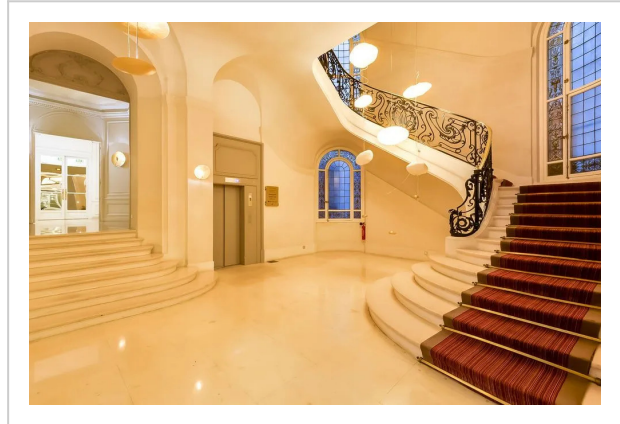

Sweet inn Apartments Boetie--Other

Address: Various Addresses, Paris

Bedrooms: 5

Location

If you want to feel like you're at home no matter where you are, choose this — apartment «Sweet inn Apartments Boetie» is located in Paris. This apartment is located in 4 km from the city center. You can take a walk and explore the neighbourhood area of the apartment. Places nearby: Galeries Lafayette Champs-Élysées, L'Atelier Renault and Hôtel de la Païva.

At the apartment

Free Wi-Fi is available on the territory. Ask for more information when checking in. Accessible for guests with disabilities: the elevator helps them to go to the highest floors. Additional services that the apartment offers to its guests: a laundry and a concierge.