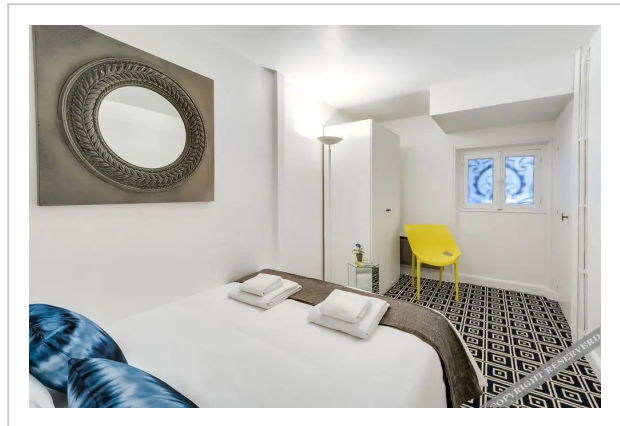

Sweet inn Apartments Boetie--Other

Address: Various Addresses, Paris

Bedrooms: 5

Location

If you want to feel like you're at home no matter where you are, choose this — apartment «Sweet inn Apartments Boetie» is located in Paris. This apartment is located in 4 km from the city center. You can take a walk and explore the neighbourhood area of the apartment. Places nearby: Galeries Lafayette Champs-Élysées, L'Atelier Renault and Hôtel de la Païva.

At the apartment

Free Wi-Fi is available on the territory. Ask for more information when checking in. Accessible for guests with disabilities: the elevator helps them to go to the highest floors. Additional services that the apartment offers to its guests: a laundry and a concierge.

Room amenities

In the room, for you, there is a shower and a TV. The room equipment depends on its category.

Amenities:

- Elevator/lift
 - Smoke-free property
 - Heating
 - All Spaces Non-Smoking (public and private)
 - Non-smoking rooms
 - Fridge
 - Cable TV
 - TV
 - Hairdryer
 - Shower
 - Linens
 - Safe (in room)
 - Toiletries
 - Iron and board
 - Laundry
 - Concierge services
 - Luggage storage
 - Coffee/tea for guests
 - Breakfast
 - Kitchen
 - Microwave oven
 - Kettle
 - Free Wi-Fi
-