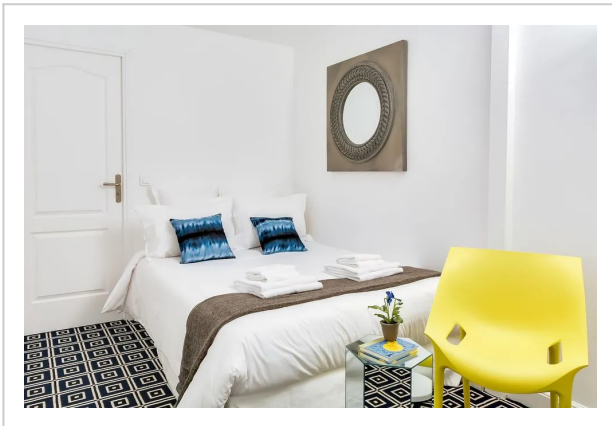

Sweet inn Apartments Boetie--Other

Address: Various Addresses, Paris

Bedrooms: 5

Location

If you want to feel like you're at home no matter where you are, choose this — apartment «Sweet inn Apartments Boetie» is located in Paris. This apartment is located in 4 km from the city center. You can take a walk and explore the neighbourhood area of the apartment. Places nearby: Galeries Lafayette Champs-Élysées, L'Atelier Renault and Hôtel de la Païva.

At the apartment

Free Wi-Fi is available on the territory. Ask for more information when checking in. Accessible for guests with disabilities: the elevator helps them to go to the highest floors. Additional services that the apartment offers to its guests: a laundry and a concierge.

Room amenities

In the room, for you, there is a shower and a TV. The room equipment depends on its category.

Amenities:

- Elevator/lift
 - Smoke-free property
 - Heating
 - All Spaces Non-Smoking (public and private)
 - Non-smoking rooms
 - Fridge
 - Cable TV
 - TV
 - Hairdryer
 - Shower
 - Linens
 - Safe (in room)
 - Toiletries
 - Iron and board
 - Laundry
 - Concierge services
 - Luggage storage
 - Coffee/tea for guests
 - Breakfast
 - Kitchen
 - Microwave oven
 - Kettle
 - Free Wi-Fi
-