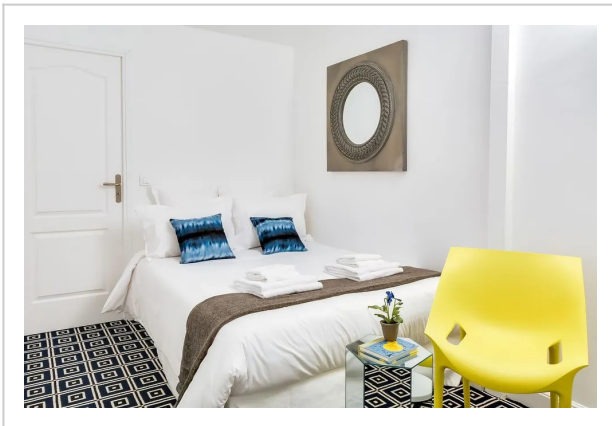

## Sweet inn Apartments Boetie, Various Addresses, Paris

**Address: Various Addresses, Paris**

Bedrooms: 5

### Location

If you want to feel like you're at home no matter where you are, choose this — apartment «Sweet inn Apartments Boetie» is located in Paris. This apartment is located in 4 km from the city center. You can take a walk and explore the neighbourhood area of the apartment. Places nearby: Galeries Lafayette Champs-Élysées, L'Atelier Renault and Hôtel de la Païva.

## Room amenities

In the room, for you, there is a shower and a TV. The room equipment depends on its category.

---