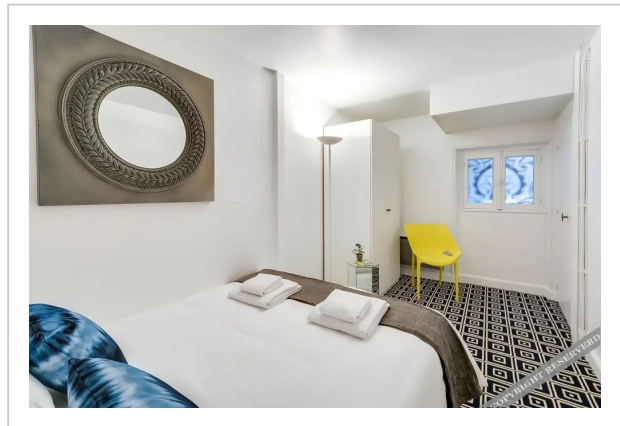

## Sweet inn Apartments Boetie, Various Addresses, Paris

**Address: Various Addresses, Paris**

Bedrooms: 5

### Location

If you want to feel like you're at home no matter where you are, choose this — apartment «Sweet inn Apartments Boetie» is located in Paris. This apartment is located in 4 km from the city center. You can take a walk and explore the neighbourhood area of the apartment. Places nearby: Galeries Lafayette Champs-Élysées, L'Atelier Renault and Hôtel de la Païva.

## Room amenities

In the room, for you, there is a shower and a TV. The room equipment depends on its category.

---