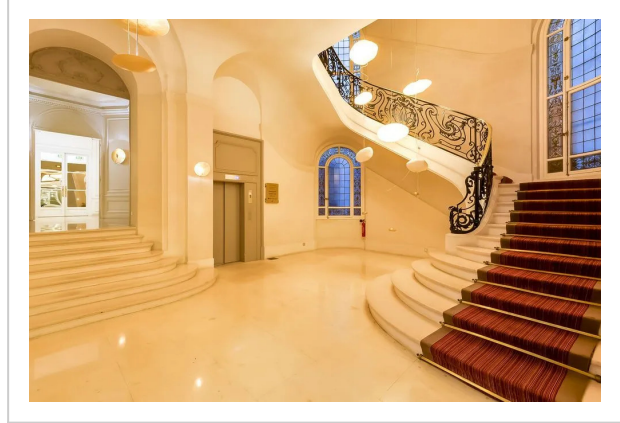

Sweet inn Apartments Boetie, Various Addresses, Paris

Address: Various Addresses, Paris

Bedrooms: 5

Location

If you want to feel like you're at home no matter where you are, choose this — apartment «Sweet inn Apartments Boetie» is located in Paris. This apartment is located in 4 km from the city center. You can take a walk and explore the neighbourhood area of the apartment. Places nearby: Galeries Lafayette Champs-Élysées, L'Atelier Renault and Hôtel de la Païva.

At the apartment

Free Wi-Fi is available on the territory. Ask for more information when checking in. Accessible for guests with disabilities: the elevator helps them to go to the highest floors. Additional services that the apartment offers to its guests: a laundry and a concierge.