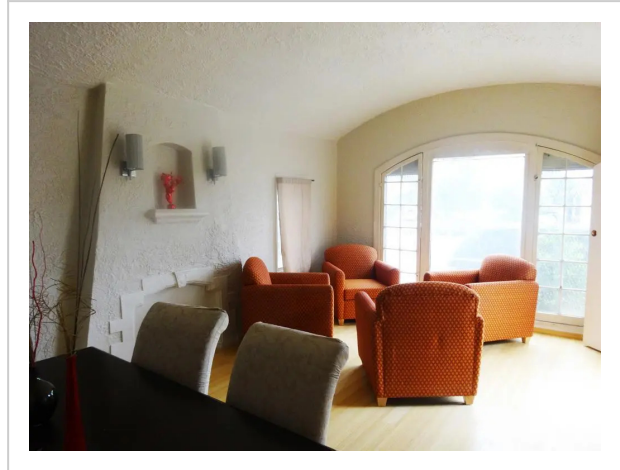

LA Boardinghouse, 1749 S La Brea Avenue, Los Angeles, CA 90019, United States of America, Los Angeles

Address: 1749 S La Brea Avenue, Los Angeles, CA 90019, United States of America, Los Angeles

Bedrooms: 5 Bathrooms: 1

Location

A great option for family vacation: apartment «LA Boardinghouse» is located in Los Angeles. This apartment is located in 10 km from the city center. You can take a walk and explore the neighbourhood area of the apartment. Places nearby: Olympia Medical Center, Los Angeles County Museum of Art and Farmers Market.