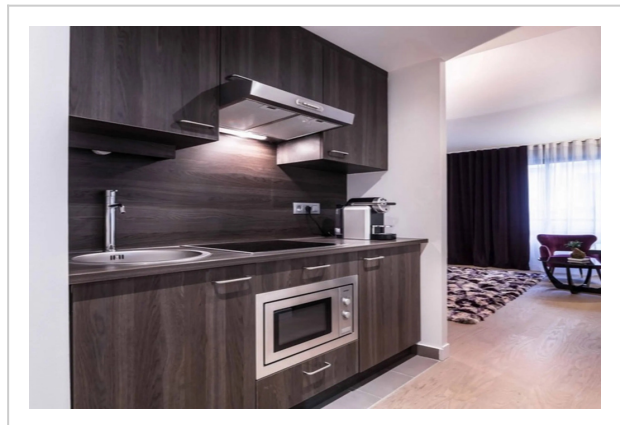

Le Rayz Vendôme--Deluxe Quadruple Apartment

Address: 9 rue Daunou, Paris

Bathrooms: 2

Location

«Le Rayz Vendôme» is located in Paris. This apartment hotel is located 2 km from the city center. You can take a walk and explore the neighbourhood area of the apartment hotel. Places nearby: Pavillon Vendome, Opéra and Fragonard Theatre des Capucines Museum.

At the apartment hotel

You can stop by the restaurant. Free Wi-Fi is available on the territory. Ask for more information when checking in. The following services are also available for the guests: a massage room. Sports fans will be able to enjoy a fitness center. There are playrooms for children at the apartment hotel. They will be having so much fun that you might have to spend the evening with adults. To book an excursion, consult the tour assistance desk of the apartment hotel. Additional services that the apartment hotel