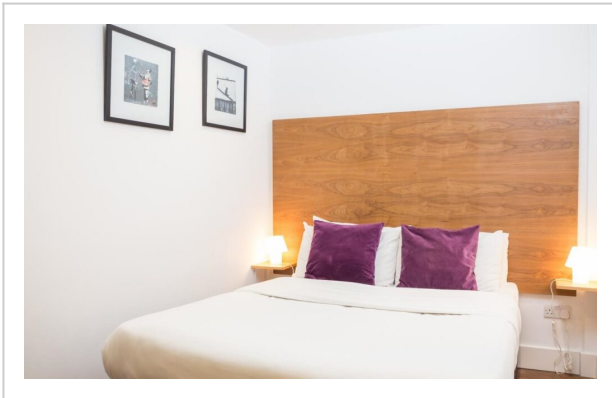

Native Camden--Double Basement Studio full double bed

Address: Camden Road; 376-380, London

Bedrooms: 3 Bathrooms: 2

Location

Looking for a home comfort: apartment «Native Camden» is located in London. This apartment is located in 5 km from the city center. You can take a walk and explore the neighbourhood area of the apartment — Caledonian Road, Canteloves Gardens and O2 Forum Kentish Town.