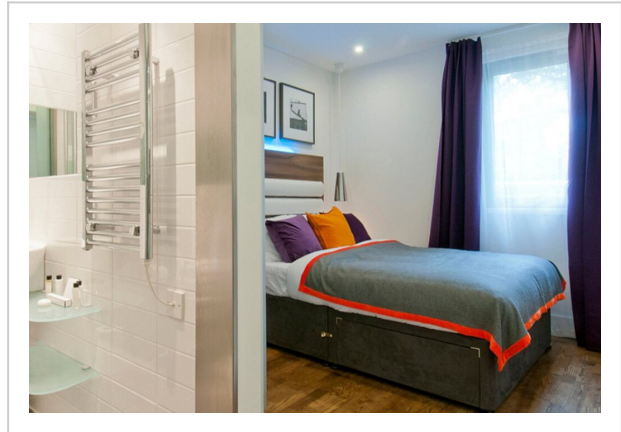

Native Camden--Double Basement Studio full double bed

Address: Camden Road; 376-380, London

Bedrooms: 3 Bathrooms: 2

Location

Looking for a home comfort: apartment «Native Camden» is located in London. This apartment is located in 5 km from the city center. You can take a walk and explore the neighbourhood area of the apartment — Caledonian Road, Canteloves Gardens and O2 Forum Kentish Town.