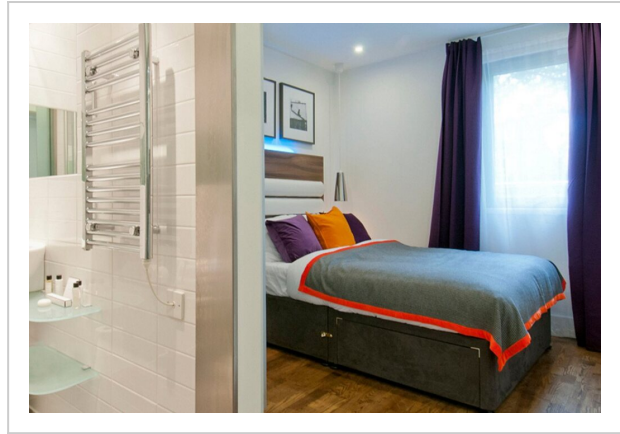

Native Camden--Deluxe Single room with view

Address: Camden Road; 376-380, London

Bathrooms: 2

Location

Looking for a home comfort: apartment «Native Camden» is located in London. This apartment is located in 5 km from the city center. You can take a walk and explore the neighbourhood area of the apartment — Caledonian Road, Canteloves Gardens and O2 Forum Kentish Town.