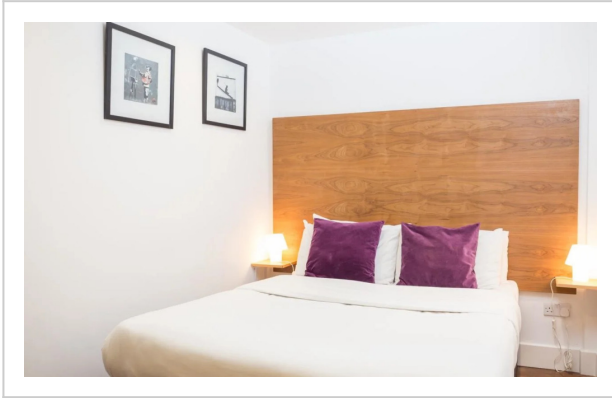

Native Camden--Deluxe Single room with view

Address: Camden Road; 376-380, London

Bathrooms: 2

Location

Looking for a home comfort: apartment «Native Camden» is located in London. This apartment is located in 5 km from the city center. You can take a walk and explore the neighbourhood area of the apartment — Caledonian Road, Canteloves Gardens and O2 Forum Kentish Town.