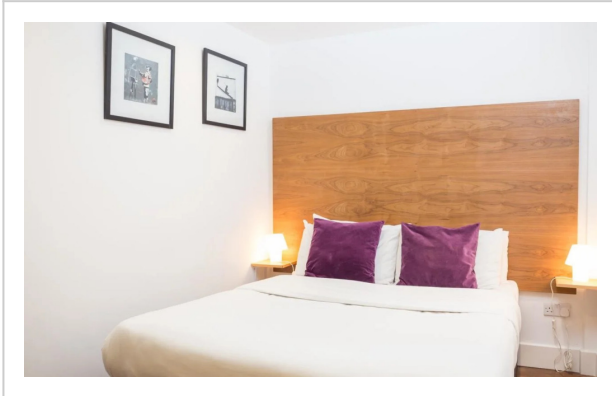

## Native Camden--Standard Single room

**Address: Camden Road; 376-380, London**

Bathrooms: 2

### Location

Looking for a home comfort: apartment «Native Camden» is located in London. This apartment is located in 5 km from the city center. You can take a walk and explore the neighbourhood area of the apartment — Caledonian Road, Canteloves Gardens and O2 Forum Kentish Town.