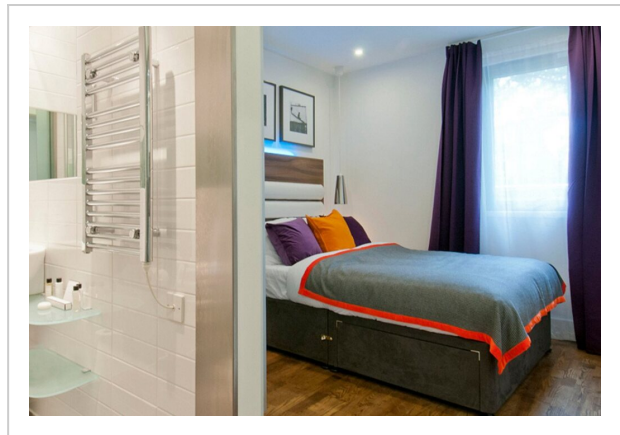

## Native Camden--Standard Single room

**Address: Camden Road; 376-380, London**

Bathrooms: 2