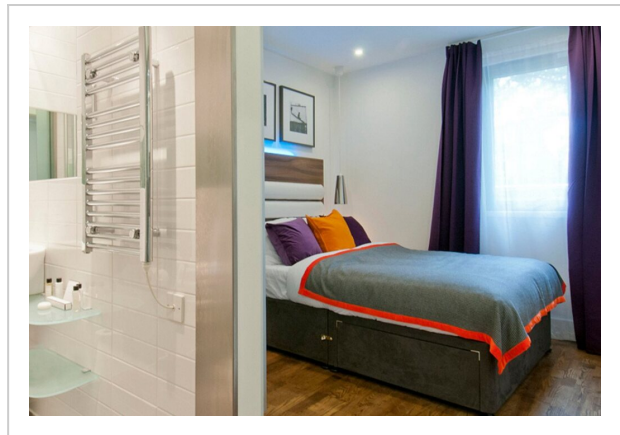

Native Camden--Standard room with city view

Address: Camden Road; 376-380, London

Bathrooms: 2

Location

Looking for a home comfort: apartment «Native Camden» is located in London. This apartment is located in 5 km from the city center. You can take a walk and explore the neighbourhood area of the apartment — Caledonian Road, Canteloves Gardens and O2 Forum Kentish Town.