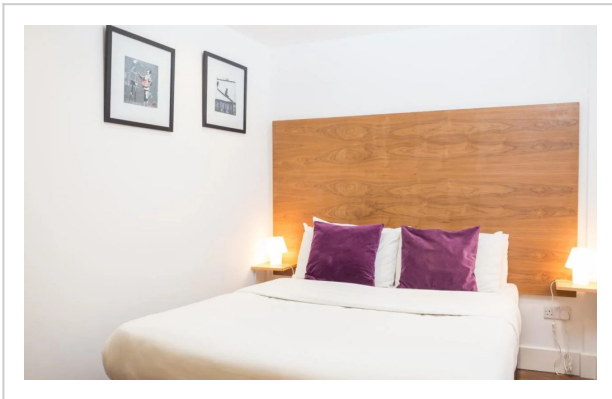

Native Camden--Standard room with city view

Address: Camden Road; 376-380, London

Bathrooms: 2

Location

Looking for a home comfort: apartment «Native Camden» is located in London. This apartment is located in 5 km from the city center. You can take a walk and explore the neighbourhood area of the apartment — Caledonian Road, Canteloves Gardens and O2 Forum Kentish Town.