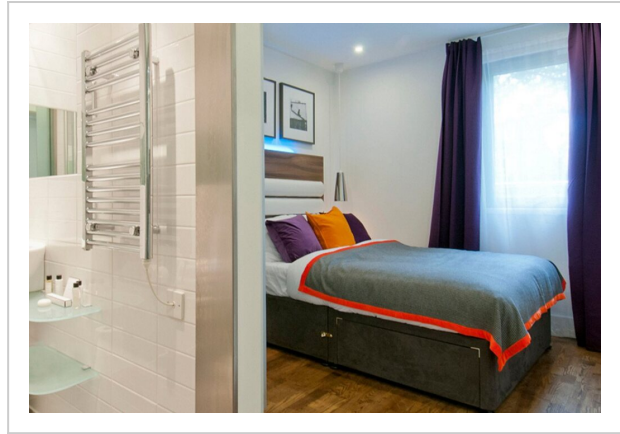

Native Camden--Standard room

Address: Camden Road; 376-380, London

Bathrooms: 2

Location

Looking for a home comfort: apartment «Native Camden» is located in London. This apartment is located in 5 km from the city center. You can take a walk and explore the neighbourhood area of the apartment — Caledonian Road, Canteloves Gardens and O2 Forum Kentish Town.