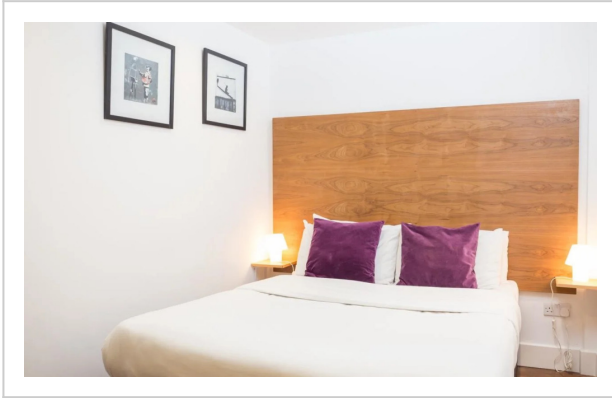

Native Camden--Standard room

Address: Camden Road; 376-380, London

Bathrooms: 2

Location

Looking for a home comfort: apartment «Native Camden» is located in London. This apartment is located in 5 km from the city center. You can take a walk and explore the neighbourhood area of the apartment — Caledonian Road, Canteloves Gardens and O2 Forum Kentish Town.