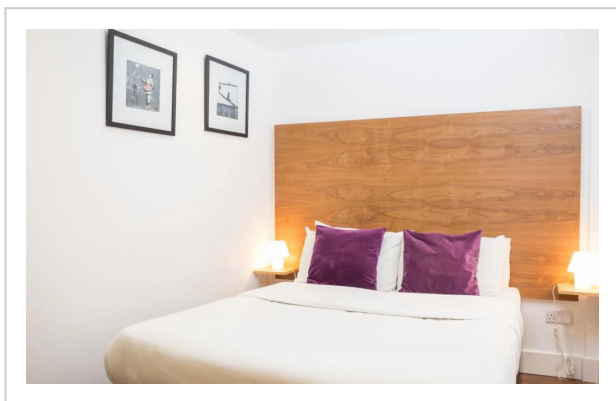

Native Camden--Standard room

Address: Camden Road; 376-380, London

Bathrooms: 1

Location

Looking for a home comfort: apartment «Native Camden» is located in London. This apartment is located in 5 km from the city center. You can take a walk and explore the neighbourhood area of the apartment — Caledonian Road, Canteloves Gardens and O2 Forum Kentish Town.