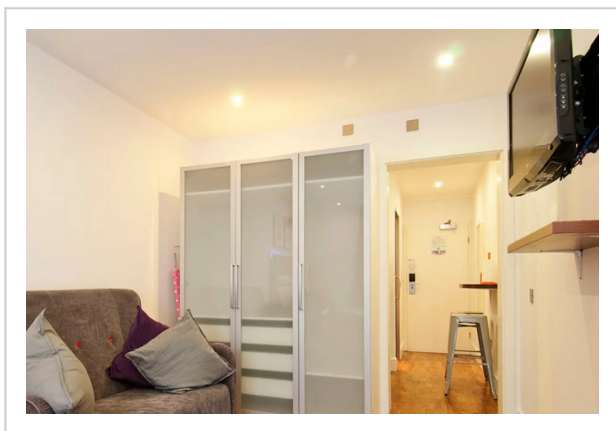

Native Camden--Standard room

Address: Camden Road; 376-380, London

Bathrooms: 1

Location

Looking for a home comfort: apartment «Native Camden» is located in London. This apartment is located in 5 km from the city center. You can take a walk and explore the neighbourhood area of the apartment — Caledonian Road, Canteloves Gardens and O2 Forum Kentish Town.