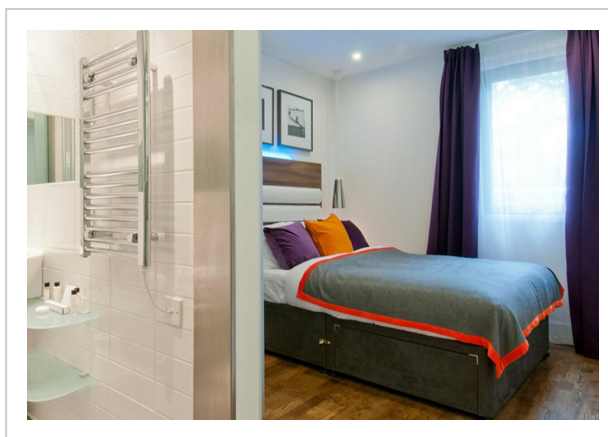

Native Camden--Standard room

Address: Camden Road; 376-380, London

Bathrooms: 1

Location

Looking for a home comfort: apartment «Native Camden» is located in London. This apartment is located in 5 km from the city center. You can take a walk and explore the neighbourhood area of the apartment — Caledonian Road, Canteloves Gardens and O2 Forum Kentish Town.