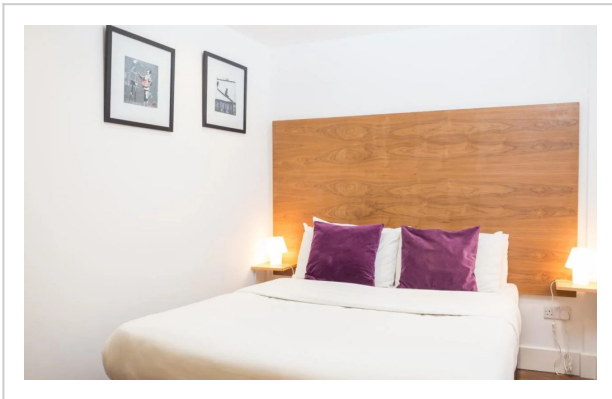

Native Camden--Other

Address: Camden Road; 376-380, London

Bedrooms: 5

Location

Looking for a home comfort: apartment «Native Camden» is located in London. This apartment is located in 5 km from the city center. You can take a walk and explore the neighbourhood area of the apartment — Caledonian Road, Canteloves Gardens and O2 Forum Kentish Town.