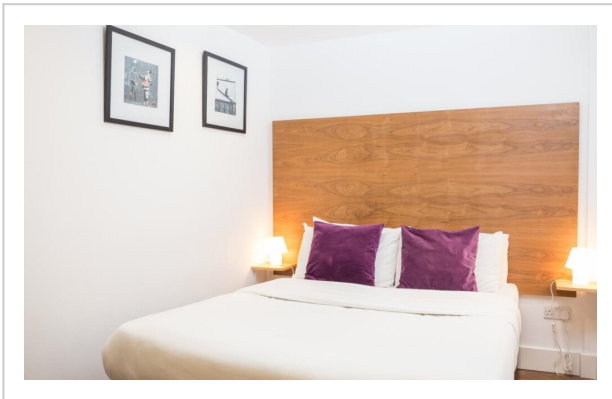

Native Camden--Other

Address: Camden Road; 376-380, London

Bedrooms: 5

Location

Looking for a home comfort: apartment «Native Camden» is located in London. This apartment is located in 5 km from the city center. You can take a walk and explore the neighbourhood area of the apartment — Caledonian Road, Canteloves Gardens and O2 Forum Kentish Town.