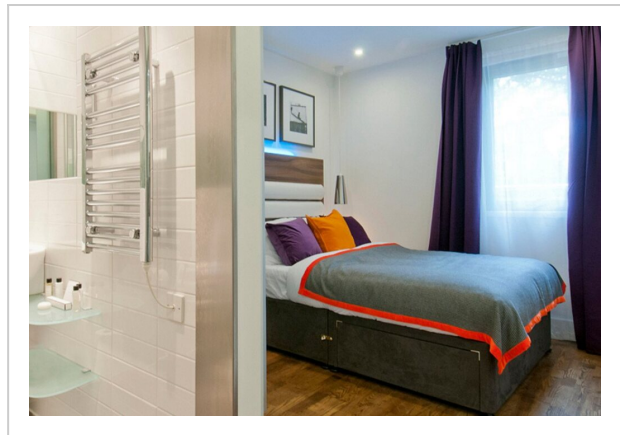

Native Camden--Other

Address: Camden Road; 376-380, London

Bedrooms: 5

Location

Looking for a home comfort: apartment «Native Camden» is located in London. This apartment is located in 5 km from the city center. You can take a walk and explore the neighbourhood area of the apartment — Caledonian Road, Canteloves Gardens and O2 Forum Kentish Town.