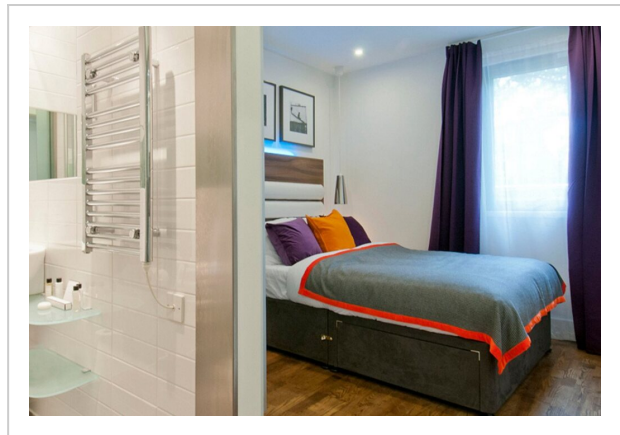

Native Camden--Other

Address: Camden Road; 376-380, London

Bedrooms: 5

Location

Looking for a home comfort: apartment «Native Camden» is located in London. This apartment is located in 5 km from the city center. You can take a walk and explore the neighbourhood area of the apartment — Caledonian Road, Canteloves Gardens and O2 Forum Kentish Town.