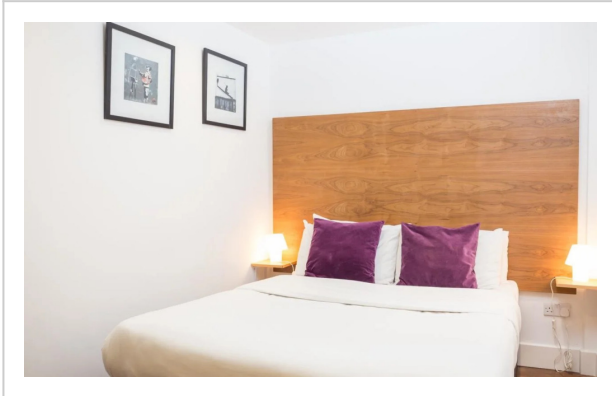

Native Camden, Camden Road; 376-380, London

Address: Camden Road; 376-380, London

Bedrooms: 5

Location

Looking for a home comfort: apartment «Native Camden» is located in London. This apartment is located in 5 km from the city center. You can take a walk and explore the neighbourhood area of the apartment — Caledonian Road, Canteloves Gardens and O2 Forum Kentish Town.