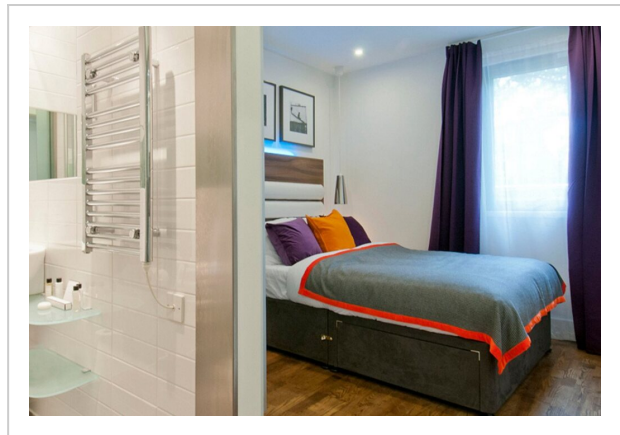

Native Camden, Camden Road; 376-380, London

Address: Camden Road; 376-380, London

Bedrooms: 5

Location

Looking for a home comfort: apartment «Native Camden» is located in London. This apartment is located in 5 km from the city center. You can take a walk and explore the neighbourhood area of the apartment — Caledonian Road, Canteloves Gardens and O2 Forum Kentish Town.