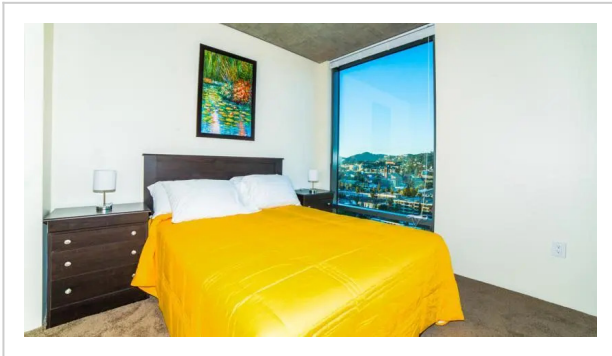

Hollywood Paloma Apartment, 1522 N. Gordon Street, Los Angeles

Address: 1522 N. Gordon Street, Los Angeles

Bedrooms: 5 Bathrooms: 2

Location

If you want to feel like you're at home no matter where you are, choose this — apartment «Hollywood Paloma Apartment» is located in Los Angeles. This apartment is located in 9 km from the city center. You can take a walk and explore the neighbourhood area of the apartment. Places nearby: Sunset Gower & Sunset Bronson Studios, Museum of Death and Hollywood Palladium.