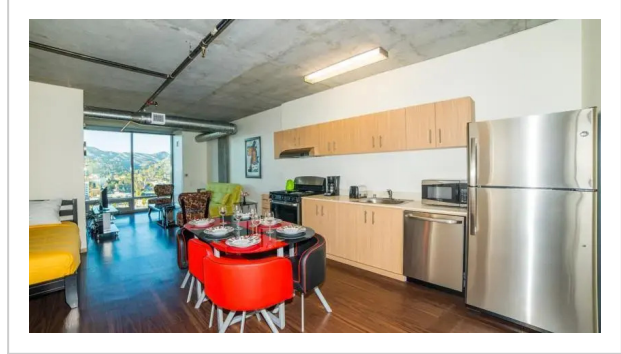

Hollywood Paloma Apartment, 1522 N. Gordon Street, Los Angeles

Address: 1522 N. Gordon Street, Los Angeles

Bedrooms: 5 Bathrooms: 2

Location

If you want to feel like you're at home no matter where you are, choose this — apartment «Hollywood Paloma Apartment» is located in Los Angeles. This apartment is located in 9 km from the city center. You can take a walk and explore the neighbourhood area of the apartment. Places nearby: Sunset Gower & Sunset Bronson Studios, Museum of Death and Hollywood Palladium.