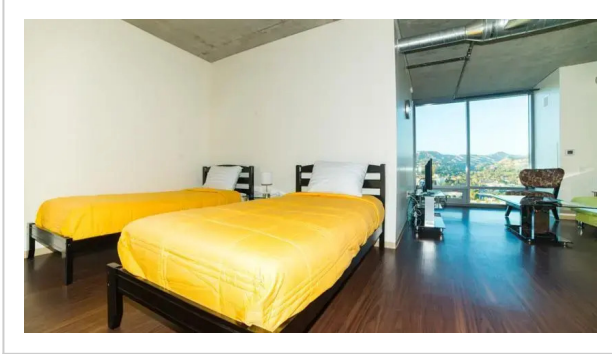

Hollywood Paloma Apartment, 1522 N. Gordon Street, Los Angeles

Address: 1522 N. Gordon Street, Los Angeles

Bedrooms: 5 Bathrooms: 2

Location

If you want to feel like you're at home no matter where you are, choose this — apartment «Hollywood Paloma Apartment» is located in Los Angeles. This apartment is located in 9 km from the city center. You can take a walk and explore the neighbourhood area of the apartment. Places nearby: Sunset Gower & Sunset Bronson Studios, Museum of Death and Hollywood Palladium.