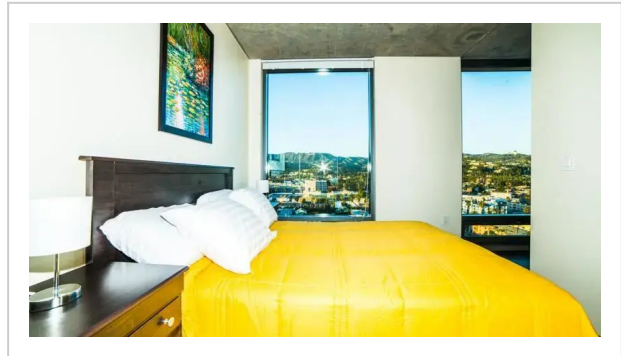

Hollywood Paloma Apartment, 1522 N. Gordon Street, Los Angeles

Address: 1522 N. Gordon Street, Los Angeles

Bedrooms: 5 Bathrooms: 2

Location

If you want to feel like you're at home no matter where you are, choose this — apartment «Hollywood Paloma Apartment» is located in Los Angeles. This apartment is located in 9 km from the city center. You can take a walk and explore the neighbourhood area of the apartment. Places nearby: Sunset Gower & Sunset Bronson Studios, Museum of Death and Hollywood Palladium.