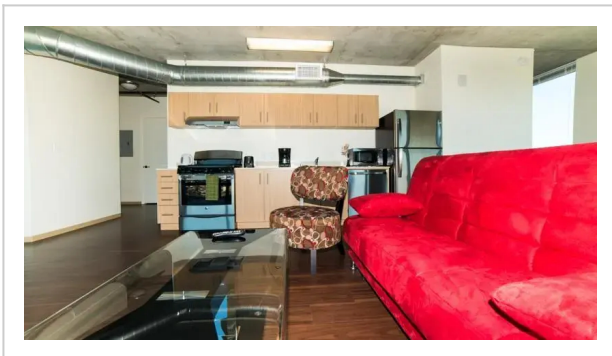

Grand View Apartment--2 Bedrooms Apartment

Address: 1522 N. Gordon Street, Los Angeles

Bedrooms: 5 Bathrooms: 2

Location

If you want to feel like you're at home no matter where you are, choose this — apartment «Grand View Apartment» is located in Los Angeles. This apartment is located in 9 km from the city center. You can take a walk and explore the neighbourhood area of the apartment — Sunset Gower & Sunset Bronson Studios, Museum of Death and Hollywood Palladium.