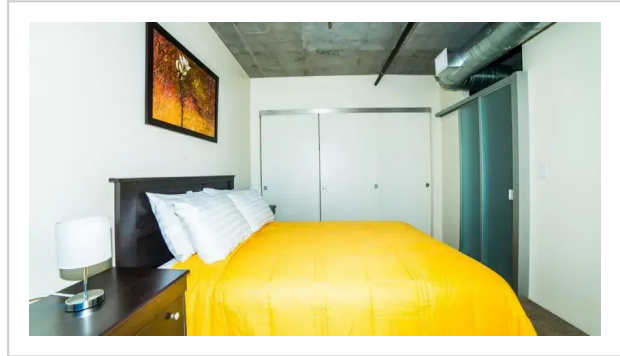

Grand View Apartment--2 Bedrooms Apartment

Address: 1522 N. Gordon Street, Los Angeles

Bedrooms: 5 Bathrooms: 2

Location

If you want to feel like you're at home no matter where you are, choose this — apartment «Grand View Apartment» is located in Los Angeles. This apartment is located in 9 km from the city center. You can take a walk and explore the neighbourhood area of the apartment — Sunset Gower & Sunset Bronson Studios, Museum of Death and Hollywood Palladium.