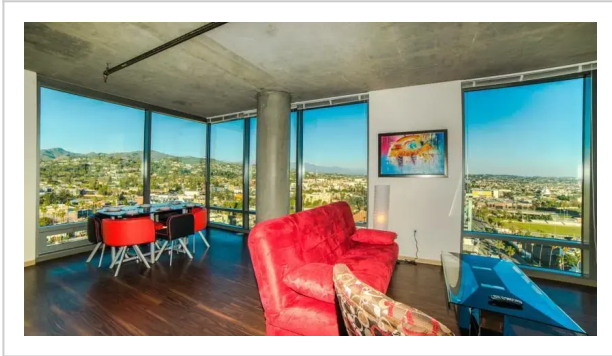

Grand View Apartment--2 Bedrooms Apartment

Address: 1522 N. Gordon Street, Los Angeles

Bedrooms: 5 Bathrooms: 2

Location

If you want to feel like you're at home no matter where you are, choose this — apartment «Grand View Apartment» is located in Los Angeles. This apartment is located in 9 km from the city center. You can take a walk and explore the neighbourhood area of the apartment — Sunset Gower & Sunset Bronson Studios, Museum of Death and Hollywood Palladium.