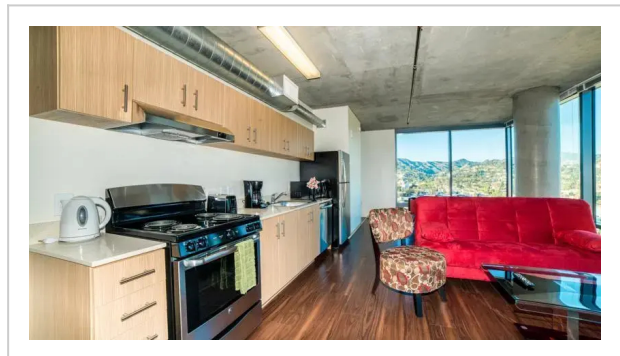

Grand View Apartment--2 Bedrooms Apartment

Address: 1522 N. Gordon Street, Los Angeles

Bedrooms: 5 Bathrooms: 2

Location

If you want to feel like you're at home no matter where you are, choose this — apartment «Grand View Apartment» is located in Los Angeles. This apartment is located in 9 km from the city center. You can take a walk and explore the neighbourhood area of the apartment — Sunset Gower & Sunset Bronson Studios, Museum of Death and Hollywood Palladium.