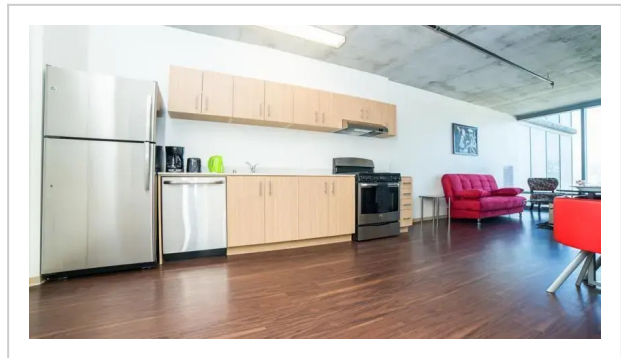

Hollywood Sierra Apartment, 1522 N. Gordon Street, Los Angeles

Address: 1522 N. Gordon Street, Los Angeles

Bedrooms: 5 Bathrooms: 2

Location

The best kind of vacation is when you come somewhere new and it feels like home: apartment «Hollywood Sierra Apartment» is located in Los Angeles. This apartment is located in 9 km from the city center. You can take a walk and explore the neighbourhood area of the apartment. Places nearby: Sunset Gower & Sunset Bronson Studios, Museum of Death and Hollywood Palladium.