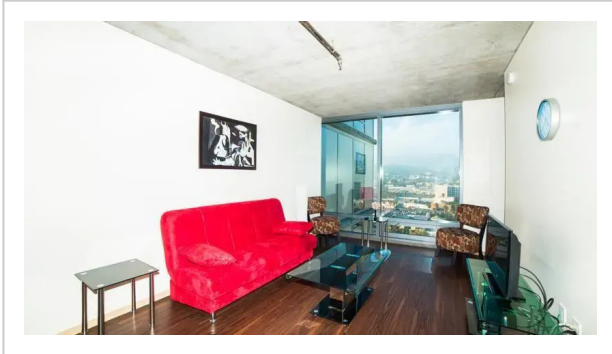

Hollywood Sierra Apartment, 1522 N. Gordon Street, Los Angeles

Address: 1522 N. Gordon Street, Los Angeles

Bedrooms: 5 Bathrooms: 2

Location

The best kind of vacation is when you come somewhere new and it feels like home: apartment «Hollywood Sierra Apartment» is located in Los Angeles. This apartment is located in 9 km from the city center. You can take a walk and explore the neighbourhood area of the apartment. Places nearby: Sunset Gower & Sunset Bronson Studios, Museum of Death and Hollywood Palladium.