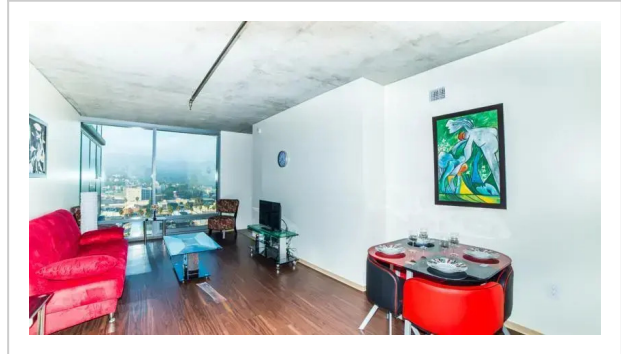

Hollywood Sierra Apartment, 1522 N. Gordon Street, Los Angeles

Address: 1522 N. Gordon Street, Los Angeles

Bedrooms: 5 Bathrooms: 2

Location

The best kind of vacation is when you come somewhere new and it feels like home: apartment «Hollywood Sierra Apartment» is located in Los Angeles. This apartment is located in 9 km from the city center. You can take a walk and explore the neighbourhood area of the apartment. Places nearby: Sunset Gower & Sunset Bronson Studios, Museum of Death and Hollywood Palladium.