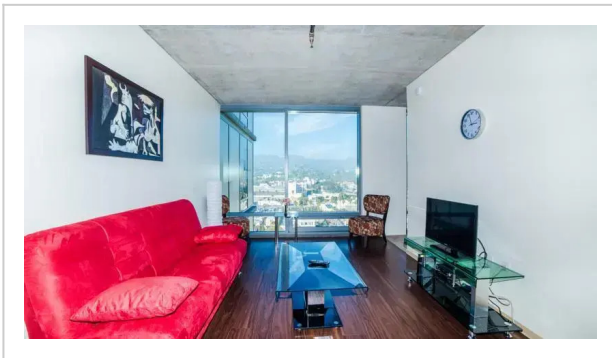

Hollywood Sierra Apartment, 1522 N. Gordon Street, Los Angeles

Address: 1522 N. Gordon Street, Los Angeles

Bedrooms: 5 Bathrooms: 2

Location

The best kind of vacation is when you come somewhere new and it feels like home: apartment «Hollywood Sierra Apartment» is located in Los Angeles. This apartment is located in 9 km from the city center. You can take a walk and explore the neighbourhood area of the apartment. Places nearby: Sunset Gower & Sunset Bronson Studios, Museum of Death and Hollywood Palladium.