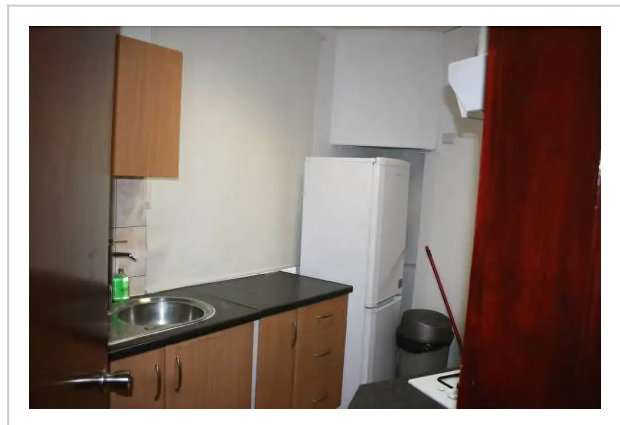

## Kensington and Chelsea Grand Apartment--Apartment

**Address: flat 7, dorset mansion, Hammersmith and Fulham, London, SW6 7PF, United Kingdom, London**

Bedrooms: 5 Bathrooms: 2

### At the apartment

Free Wi-Fi is available on the territory. Ask for more information when checking in. Additional services that the apartment offers to its guests: ironing. The staff of the apartment speaks English, Spanish and Italian.

## Room amenities

The room is warmly decorated and has everything you need to have a rest after a long eventful day. There is a shower and a TV. Please note that the listed services may not be available in all the rooms.

### Amenities:

- Smoke-free property
  - Heating
  - Washing machine
  - Patio
  - Non-smoking rooms
  - Fridge
  - Family room
  - Hairdryer
  - Flat-screen TV
  - Shower/Bathtub
  - Shower
  - Wardrobe/Closet
  - Linens
  - Toiletries
  - Iron and board
  - Iron
  - Microwave oven
  - Kettle
  - Free Wi-Fi
  - Beach/pool towels
-