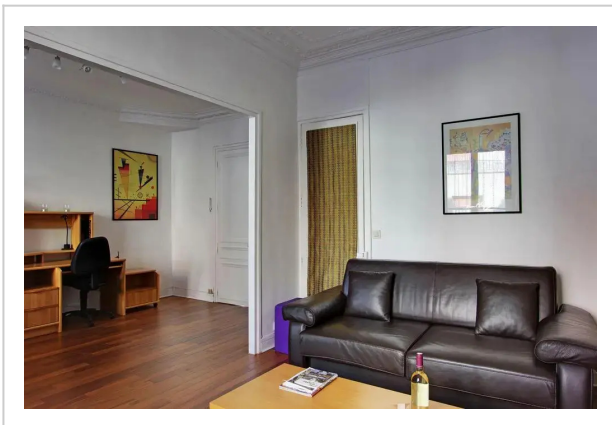

Parisian Home - Temple/République--Standard room

Address: rue Jean Pierre Timbaud, Paris

Bedrooms: 5 Bathrooms: 2

Location

Looking for a home comfort: apartment «Parisian Home - Temple/République» is located in Paris. This apartment is located 1 km from the city center. You can take a walk and explore the neighbourhood area of the apartment — Le Carreau du Temple, Filles du Calvaire and Market of the Red Children.