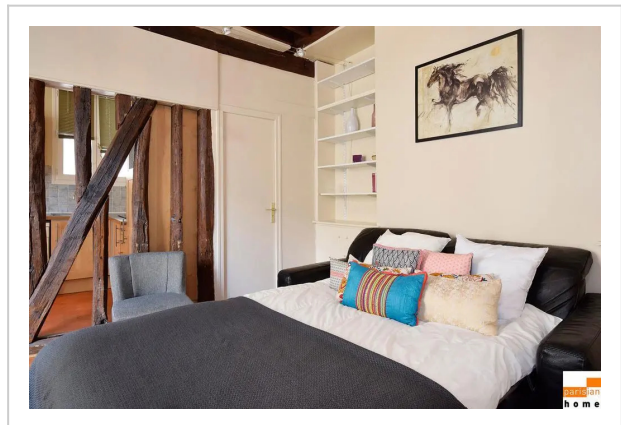

Parisian Home - Temple/République--Standard room

Address: rue Jean Pierre Timbaud, Paris

Bedrooms: 5 Bathrooms: 2

Location

Looking for a home comfort: apartment «Parisian Home - Temple/République» is located in Paris. This apartment is located 1 km from the city center. You can take a walk and explore the neighbourhood area of the apartment — Le Carreau du Temple, Filles du Calvaire and Market of the Red Children.