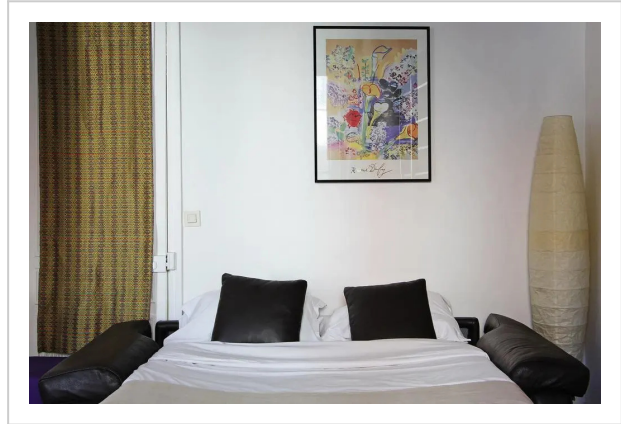

Parisian Home - Temple/République--Standard room

Address: rue Jean Pierre Timbaud, Paris

Bedrooms: 5 Bathrooms: 2

Location

Looking for a home comfort: apartment «Parisian Home - Temple/République» is located in Paris. This apartment is located 1 km from the city center. You can take a walk and explore the neighbourhood area of the apartment — Le Carreau du Temple, Filles du Calvaire and Market of the Red Children.