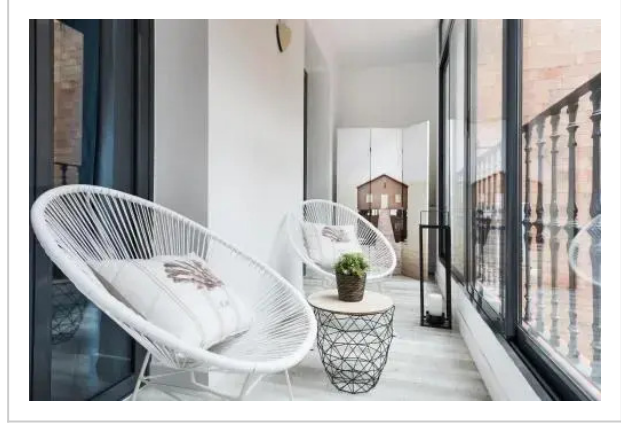

Stay U-nique Apartments Rossello, Carrer del Rosselló 266, Barcelona

Address: Carrer del Rosselló 266, Barcelona

Bedrooms: 5 Bathrooms: 2

Location

A great option for family vacation: apartment «Stay U-nique Apartments Rossello» is located in Barcelona. This apartment is located in walking distance from the city center. You can take a walk and explore the neighbourhood area of the apartment. Places nearby: Casa de les Punxes, Thomas House and Verdaguer.