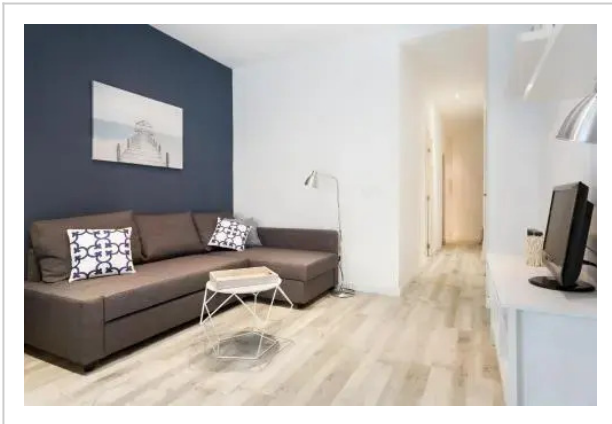

Stay U-nique Apartments Rossello, Carrer del Rosselló 266, Barcelona

Address: Carrer del Rosselló 266, Barcelona

Bedrooms: 5 Bathrooms: 2

Location

A great option for family vacation: apartment «Stay U-nique Apartments Rossello» is located in Barcelona. This apartment is located in walking distance from the city center. You can take a walk and explore the neighbourhood area of the apartment. Places nearby: Casa de les Punxes, Thomas House and Verdaguer.

At the apartment

Want to be always on-line? Wi-Fi is available. The staff of the apartment will order a transfer for you. Accessible for guests with disabilities: the elevator helps them to go to the highest floors. The staff of the apartment will be happy to talk to you in English, Spanish, German and French.