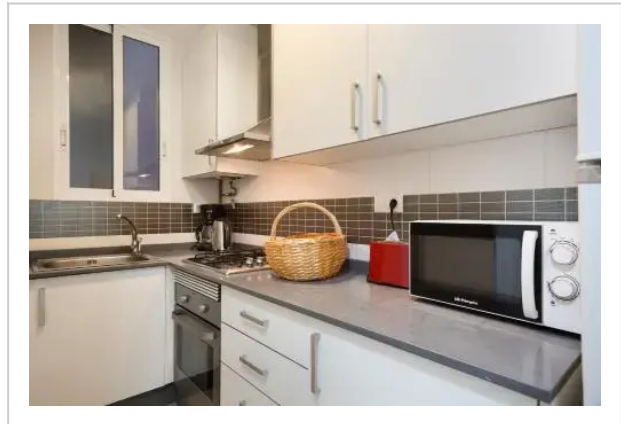

Stay U-nique Apartments Rossello, Carrer del Rosselló 266, Barcelona

Address: Carrer del Rosselló 266, Barcelona

Bedrooms: 5 Bathrooms: 2

Location

A great option for family vacation: apartment «Stay U-nique Apartments Rossello» is located in Barcelona. This apartment is located in walking distance from the city center. You can take a walk and explore the neighbourhood area of the apartment. Places nearby: Casa de les Punxes, Thomas House and Verdaguer.