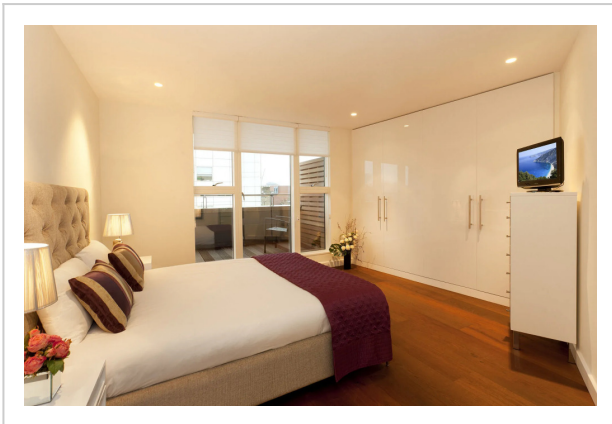

Cove St Martin's, Apartments 1-9, 15 Slingsby Place, London

Address: Apartments 1-9, 15 Slingsby Place, London

Bedrooms: 5 Bathrooms: 2

Location

«Cove St Martin's» is located in London. This apartment hotel is located 1 km from the city center. You can take a walk and explore the neighbourhood area of the apartment hotel. Places nearby: St. Martins Theatre, Covent Garden and Donmar Warehouse.

At the apartment hotel

You can stop by the restaurant. Free Wi-Fi is available on the territory. Ask for more information when checking in. Accessible for guests with disabilities: the elevator helps them to go to the highest floors. There are other services available for the guests of the apartment hotel. For example, a safe-deposit box. The staff of the apartment hotel will be happy to talk to you in English.