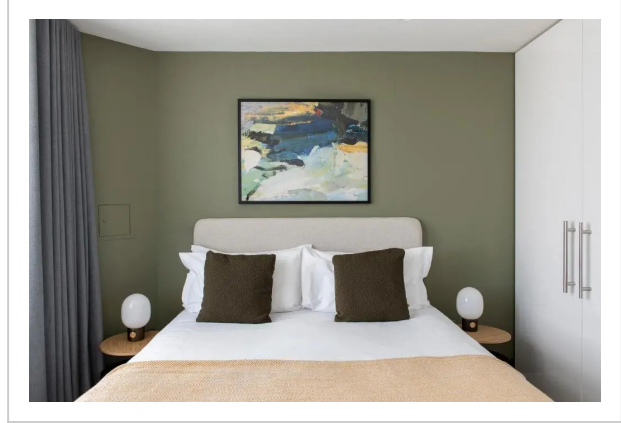

Cove St Martin's, Apartments 1-9, 15 Slingsby Place, London

Address: Apartments 1-9, 15 Slingsby Place, London

Bedrooms: 5 Bathrooms: 2

Location

«Cove St Martin's» is located in London. This apartment hotel is located 1 km from the city center. You can take a walk and explore the neighbourhood area of the apartment hotel. Places nearby: St. Martins Theatre, Covent Garden and Donmar Warehouse.