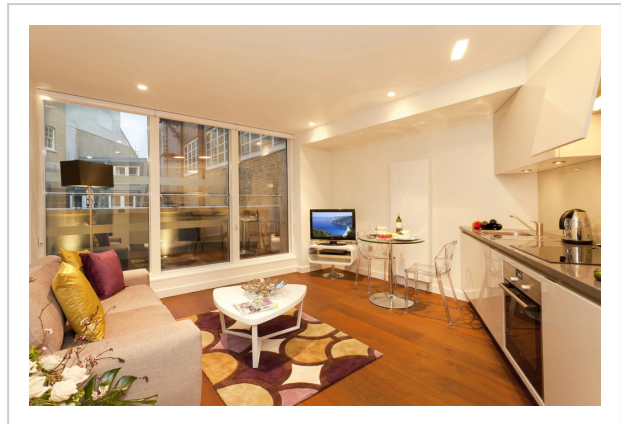

Cove St Martin's, Apartments 1-9, 15 Slingsby Place, London

Address: Apartments 1-9, 15 Slingsby Place, London

Bedrooms: 5 Bathrooms: 2

Location

«Cove St Martin's» is located in London. This apartment hotel is located 1 km from the city center. You can take a walk and explore the neighbourhood area of the apartment hotel. Places nearby: St. Martins Theatre, Covent Garden and Donmar Warehouse.