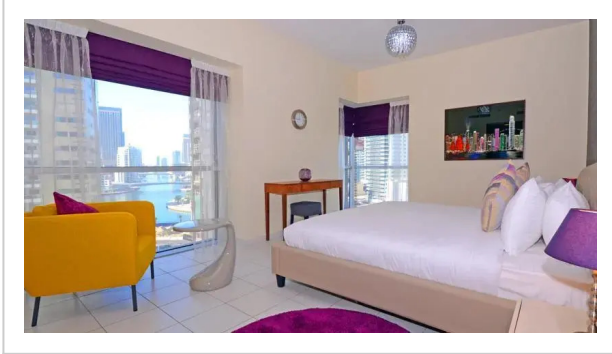

Key One Homes - Marina Tower--Apartment with canal view

Address: Dubai Marina, Dubai

Bedrooms: 5 Bathrooms: 2

Location

The best kind of vacation is when you come somewhere new and it feels like home: apartment «Key One Homes - Marina Tower» is located in Dubai. This apartment is located in 11 km from the city center. You can take a walk and explore the neighbourhood area of the apartment. Places nearby: Dubai Marina Beach, Damac Properties and Dubai Harbour Cruise Terminal.