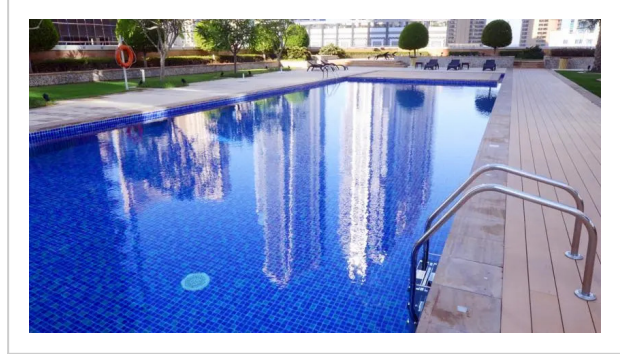

Key One Homes - Marina Tower--Apartment with canal view

Address: Dubai Marina, Dubai

Bedrooms: 5 Bathrooms: 2

Location

The best kind of vacation is when you come somewhere new and it feels like home: apartment «Key One Homes - Marina Tower» is located in Dubai. This apartment is located in 11 km from the city center. You can take a walk and explore the neighbourhood area of the apartment. Places nearby: Dubai Marina Beach, Damac Properties and Dubai Harbour Cruise Terminal.