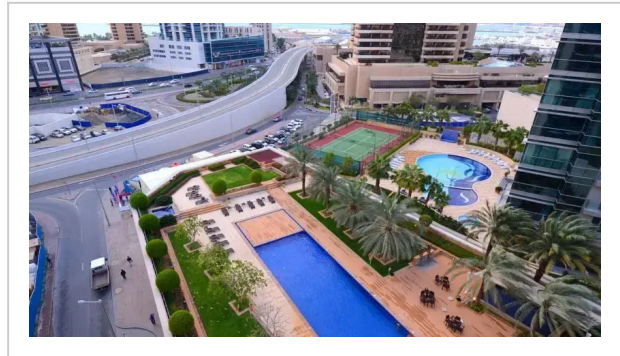

Key One Homes - Marina Tower--Apartment with canal view

Address: Dubai Marina, Dubai

Bedrooms: 5 Bathrooms: 2

Location

The best kind of vacation is when you come somewhere new and it feels like home: apartment «Key One Homes - Marina Tower» is located in Dubai. This apartment is located in 11 km from the city center. You can take a walk and explore the neighbourhood area of the apartment. Places nearby: Dubai Marina Beach, Damac Properties and Dubai Harbour Cruise Terminal.