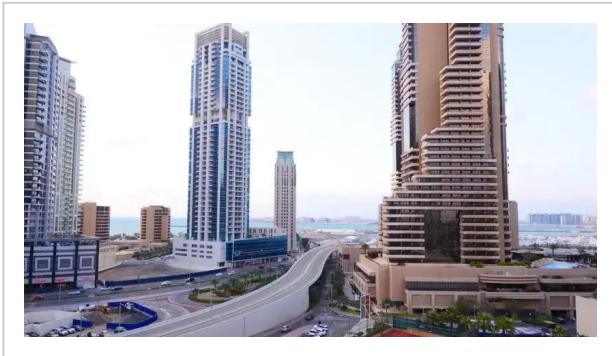

Key One Homes - Marina Tower--Apartment with canal view

Address: Dubai Marina, Dubai

Bedrooms: 5 Bathrooms: 2

Location

The best kind of vacation is when you come somewhere new and it feels like home: apartment «Key One Homes - Marina Tower» is located in Dubai. This apartment is located in 11 km from the city center. You can take a walk and explore the neighbourhood area of the apartment. Places nearby: Dubai Marina Beach, Damac Properties and Dubai Harbour Cruise Terminal.