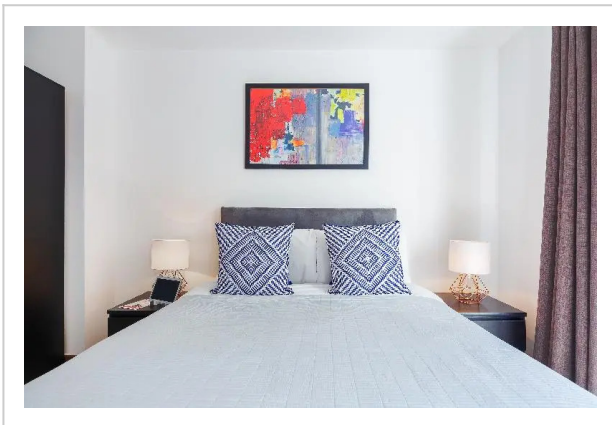

Shoreditch Square Apartments--Deluxe Apartment

Address: Stephen Court, 5 Diss street, London, E2 7QX -, London

Bathrooms: 2

Location

A great option for family vacation: apartment «Shoreditch Square Apartments» is located in London. This apartment is located in 5 km from the city center. You can take a walk and explore the neighbourhood area of the apartment — Columbia Road Flower Market, St. Leonard Church and Rivington Place.

At the apartment

Free Wi-Fi is available on the territory. Ask for more information when checking in. For the free movement around the city, the apartment offers a transfer for you. Accessible for guests with disabilities: the elevator helps them to go to the highest floors.