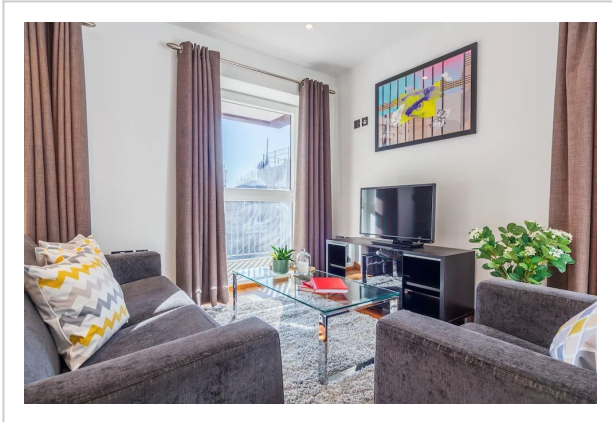

Shoreditch Square Apartments--Deluxe Apartment

Address: Stephen Court, 5 Diss street, London, E2 7QX -, London

Bathrooms: 2

Location

A great option for family vacation: apartment «Shoreditch Square Apartments» is located in London. This apartment is located in 5 km from the city center. You can take a walk and explore the neighbourhood area of the apartment — Columbia Road Flower Market, St. Leonard Church and Rivington Place.