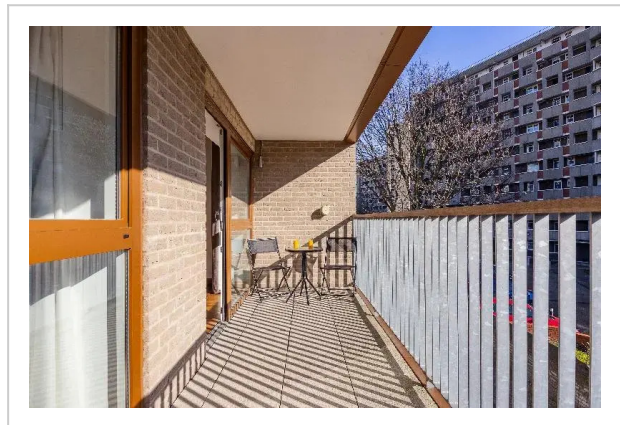

Shoreditch Square Apartments--Deluxe Apartment

Address: Stephen Court, 5 Diss street, London, E2 7QX -, London

Bathrooms: 2

Location

A great option for family vacation: apartment «Shoreditch Square Apartments» is located in London. This apartment is located in 5 km from the city center. You can take a walk and explore the neighbourhood area of the apartment — Columbia Road Flower Market, St. Leonard Church and Rivington Place.