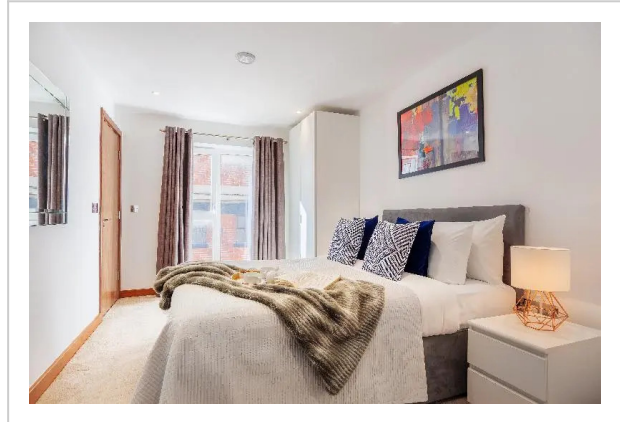

Shoreditch Square Apartments--Deluxe Apartment

Address: Stephen Court, 5 Diss street, London, E2 7QX -, London

Bathrooms: 2

Location

A great option for family vacation: apartment «Shoreditch Square Apartments» is located in London. This apartment is located in 5 km from the city center. You can take a walk and explore the neighbourhood area of the apartment — Columbia Road Flower Market, St. Leonard Church and Rivington Place.