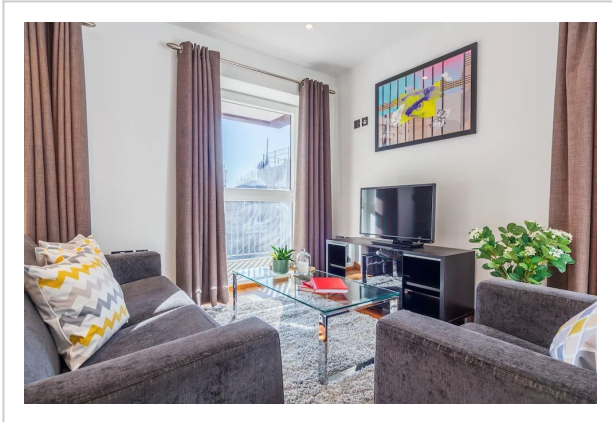

Shoreditch Square Apartments--1 Bedroom Apartment

Address: Stephen Court, 5 Diss street, London, E2 7QX -, London

Bathrooms: 2

Location

A great option for family vacation: apartment «Shoreditch Square Apartments» is located in London. This apartment is located in 5 km from the city center. You can take a walk and explore the neighbourhood area of the apartment — Columbia Road Flower Market, St. Leonard Church and Rivington Place.