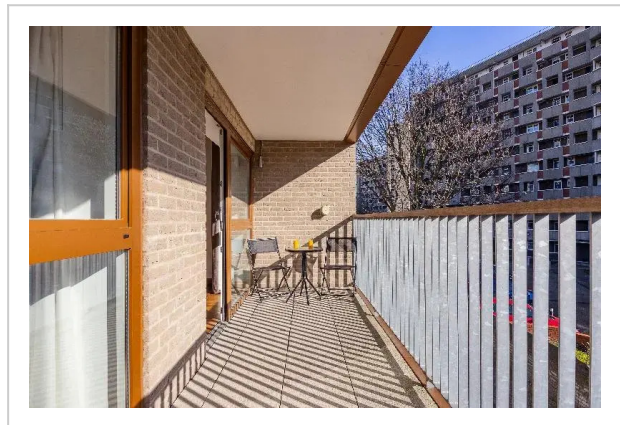

Shoreditch Square Apartments--1 Bedroom Apartment

Address: Stephen Court, 5 Diss street, London, E2 7QX -, London

Bathrooms: 2

Location

A great option for family vacation: apartment «Shoreditch Square Apartments» is located in London. This apartment is located in 5 km from the city center. You can take a walk and explore the neighbourhood area of the apartment — Columbia Road Flower Market, St. Leonard Church and Rivington Place.