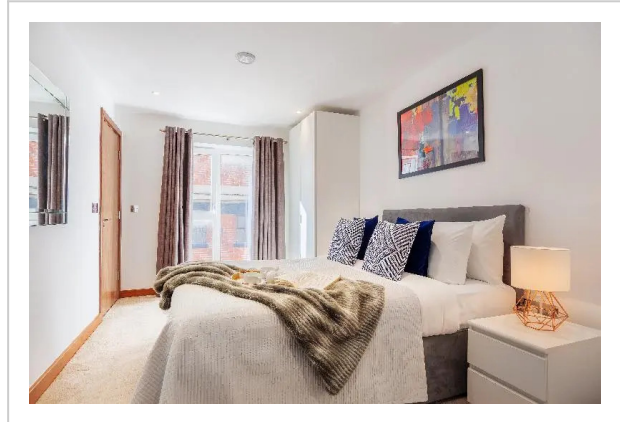

Shoreditch Square Apartments--1 Bedroom Apartment

Address: Stephen Court, 5 Diss street, London, E2 7QX -, London

Bathrooms: 2

Location

A great option for family vacation: apartment «Shoreditch Square Apartments» is located in London. This apartment is located in 5 km from the city center. You can take a walk and explore the neighbourhood area of the apartment — Columbia Road Flower Market, St. Leonard Church and Rivington Place.