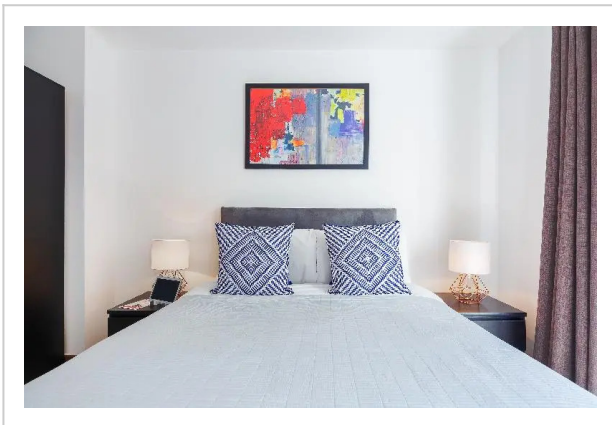

Shoreditch Square Apartments--1 Bedroom Apartment

Address: Stephen Court, 5 Diss street, London, E2 7QX -, London

Bathrooms: 2

Location

A great option for family vacation: apartment «Shoreditch Square Apartments» is located in London. This apartment is located in 5 km from the city center. You can take a walk and explore the neighbourhood area of the apartment — Columbia Road Flower Market, St. Leonard Church and Rivington Place.

At the apartment

Free Wi-Fi is available on the territory. Ask for more information when checking in. For the free movement around the city, the apartment offers a transfer for you. Accessible for guests with disabilities: the elevator helps them to go to the highest floors.