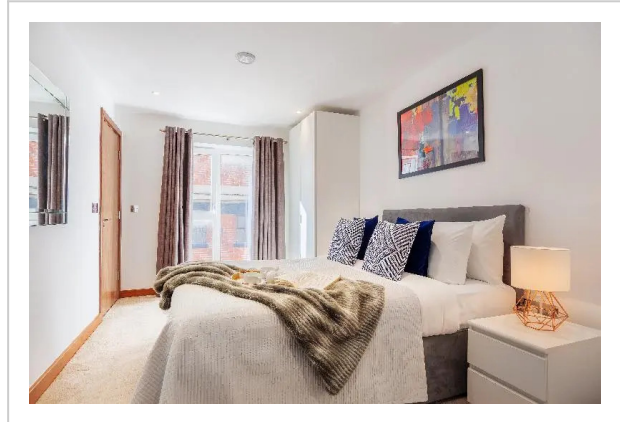

Shoreditch Square Apartments--Apartment

Address: Stephen Court, 5 Diss street, London, E2 7QX -, London

Bedrooms: 5 Bathrooms: 2

Location

A great option for family vacation: apartment «Shoreditch Square Apartments» is located in London. This apartment is located in 5 km from the city center. You can take a walk and explore the neighbourhood area of the apartment — Columbia Road Flower Market, St. Leonard Church and Rivington Place.