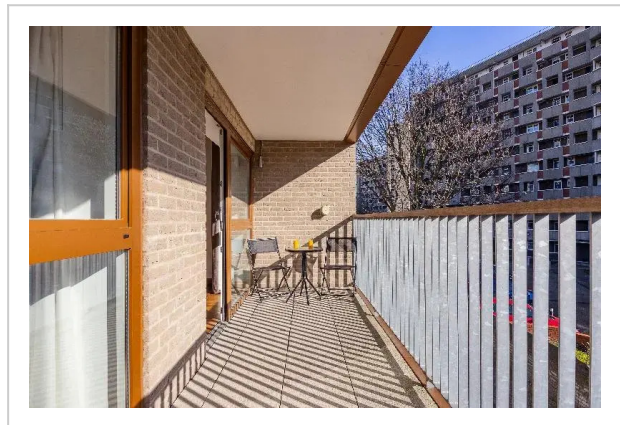

Shoreditch Square Apartments--Apartment

Address: Stephen Court, 5 Diss street, London, E2 7QX -, London

Bedrooms: 5 Bathrooms: 2

Location

A great option for family vacation: apartment «Shoreditch Square Apartments» is located in London. This apartment is located in 5 km from the city center. You can take a walk and explore the neighbourhood area of the apartment — Columbia Road Flower Market, St. Leonard Church and Rivington Place.