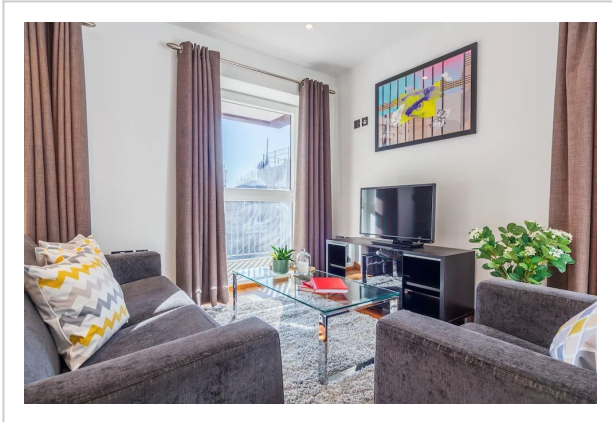

Shoreditch Square Apartments--Apartment

Address: Stephen Court, 5 Diss street, London, E2 7QX -, London

Bedrooms: 5 Bathrooms: 2

Location

A great option for family vacation: apartment «Shoreditch Square Apartments» is located in London. This apartment is located in 5 km from the city center. You can take a walk and explore the neighbourhood area of the apartment — Columbia Road Flower Market, St. Leonard Church and Rivington Place.