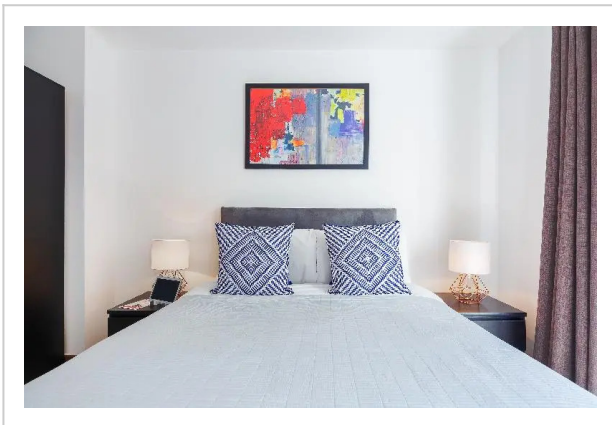

Shoreditch Square Apartments--Apartment

Address: Stephen Court, 5 Diss street, London, E2 7QX -, London

Bedrooms: 5 Bathrooms: 2

Location

A great option for family vacation: apartment «Shoreditch Square Apartments» is located in London. This apartment is located in 5 km from the city center. You can take a walk and explore the neighbourhood area of the apartment — Columbia Road Flower Market, St. Leonard Church and Rivington Place.

At the apartment

Free Wi-Fi is available on the territory. Ask for more information when checking in. For the free movement around the city, the apartment offers a transfer for you. Accessible for guests with disabilities: the elevator helps them to go to the highest floors.