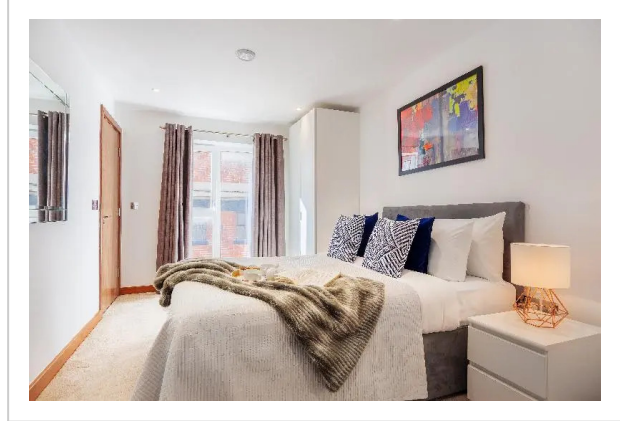

Shoreditch Square Apartments, Stephen Court, 5 Diss street, London, E2 7QX -, London

Address: Stephen Court, 5 Diss street, London, E2 7QX -, London

Bedrooms: 5 Bathrooms: 2

Location

A great option for family vacation: apartment «Shoreditch Square Apartments» is located in London. This apartment is located in 5 km from the city center. You can take a walk and explore the neighbourhood area of the apartment — Columbia Road Flower Market, St. Leonard Church and Rivington Place.