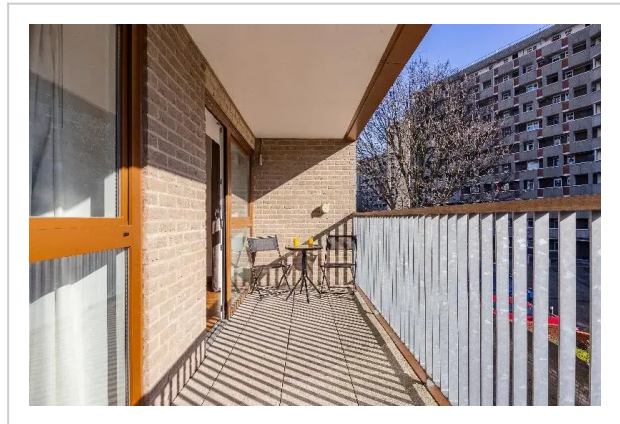

Shoreditch Square Apartments, Stephen Court, 5 Diss street, London, E2 7QX -, London

Address: Stephen Court, 5 Diss street, London, E2 7QX -, London

Bedrooms: 5 Bathrooms: 2

Location

A great option for family vacation: apartment «Shoreditch Square Apartments» is located in London. This apartment is located in 5 km from the city center. You can take a walk and explore the neighbourhood area of the apartment — Columbia Road Flower Market, St. Leonard Church and Rivington Place.