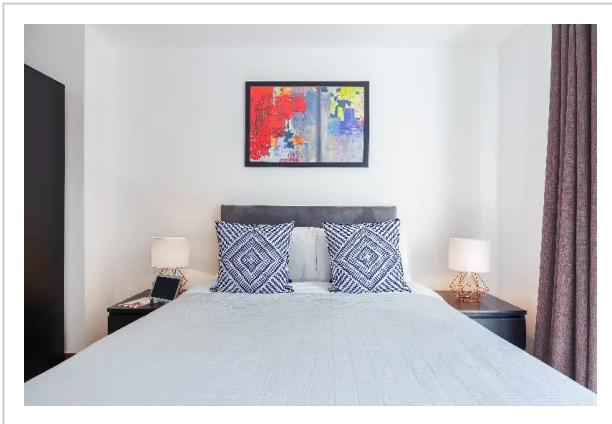

Shoreditch Square Apartments, Stephen Court, 5 Diss street, London, E2 7QX -, London

Address: Stephen Court, 5 Diss street, London, E2 7QX -, London

Bedrooms: 5 Bathrooms: 2

Location

A great option for family vacation: apartment «Shoreditch Square Apartments» is located in London. This apartment is located in 5 km from the city center. You can take a walk and explore the neighbourhood area of the apartment — Columbia Road Flower Market, St. Leonard Church and Rivington Place.

At the apartment

Free Wi-Fi is available on the territory. Ask for more information when checking in. For the free movement around the city, the apartment offers a transfer for you. Accessible for guests with disabilities: the elevator helps them to go to the highest floors.