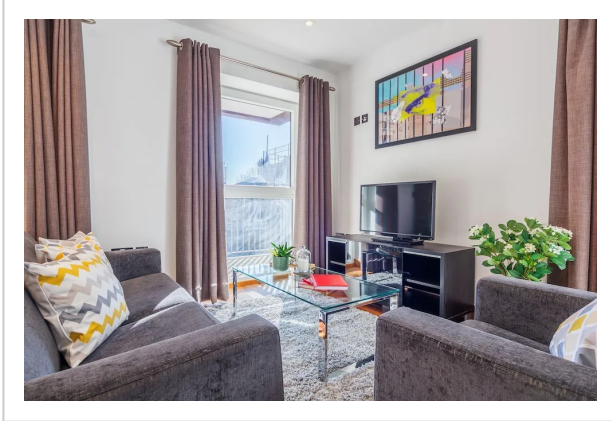

Shoreditch Square Apartments, Stephen Court, 5 Diss street, London, E2 7QX -, London

Address: Stephen Court, 5 Diss street, London, E2 7QX -, London

Bedrooms: 5 Bathrooms: 2

Location

A great option for family vacation: apartment «Shoreditch Square Apartments» is located in London. This apartment is located in 5 km from the city center. You can take a walk and explore the neighbourhood area of the apartment — Columbia Road Flower Market, St. Leonard Church and Rivington Place.