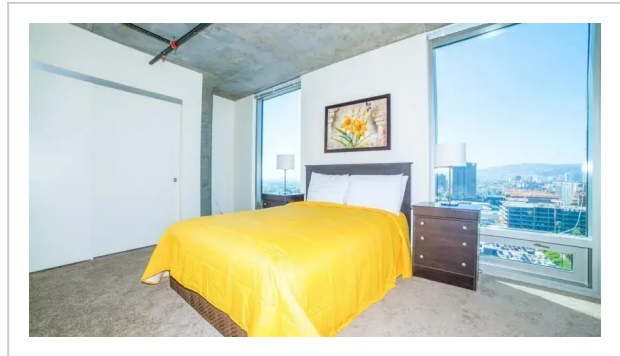

Hollywood Bellucci Apartment, 1522 North Gordon Street, Los Angeles

Address: 1522 North Gordon Street, Los Angeles

Bedrooms: 5 Bathrooms: 2

Location

A great option for family vacation: apartment «Hollywood Bellucci Apartment» is located in Los Angeles. This apartment is located in 9 km from the city center. You can take a walk and explore the neighbourhood area of the apartment. Places nearby: Sunset Gower & Sunset Bronson Studios, Museum of Death and Hollywood Palladium.