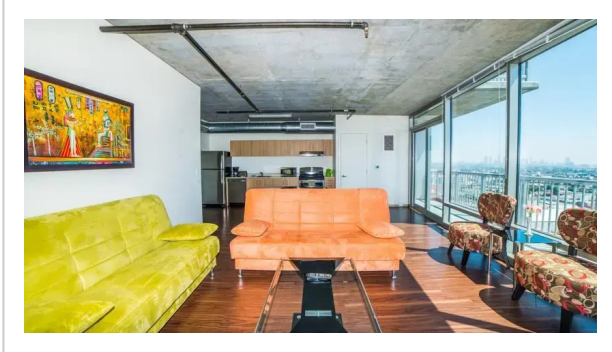

Hollywood Bellucci Apartment, 1522 North Gordon Street, Los Angeles

Address: 1522 North Gordon Street, Los Angeles

Bedrooms: 5 Bathrooms: 2

Location

A great option for family vacation: apartment «Hollywood Bellucci Apartment» is located in Los Angeles. This apartment is located in 9 km from the city center. You can take a walk and explore the neighbourhood area of the apartment. Places nearby: Sunset Gower & Sunset Bronson Studios, Museum of Death and Hollywood Palladium.