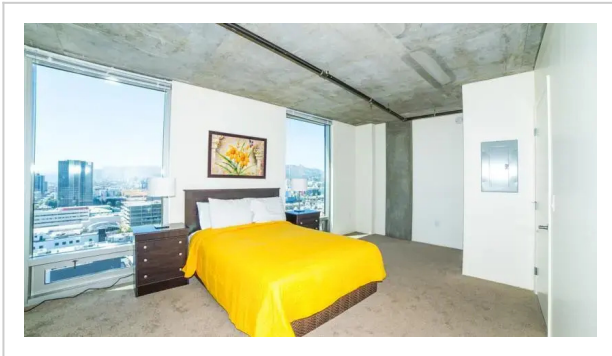

Hollywood Bellucci Apartment, 1522 North Gordon Street, Los Angeles

Address: 1522 North Gordon Street, Los Angeles

Bedrooms: 5 Bathrooms: 2

Location

A great option for family vacation: apartment «Hollywood Bellucci Apartment» is located in Los Angeles. This apartment is located in 9 km from the city center. You can take a walk and explore the neighbourhood area of the apartment. Places nearby: Sunset Gower & Sunset Bronson Studios, Museum of Death and Hollywood Palladium.