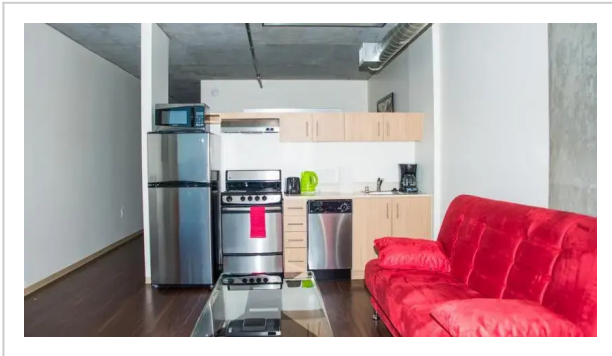

Hollywood Gallery Apartment, 1522 North Gordon Street, Los Angeles

Address: 1522 North Gordon Street, Los Angeles

Bedrooms: 5 Bathrooms: 2

Location

The best kind of vacation is when you come somewhere new and it feels like home: apartment «Hollywood Gallery Apartment» is located in Los Angeles. This apartment is located in 9 km from the city center. You can take a walk and explore the neighbourhood area of the apartment. Places nearby: Sunset Gower & Sunset Bronson Studios, Museum of Death and Hollywood Palladium.