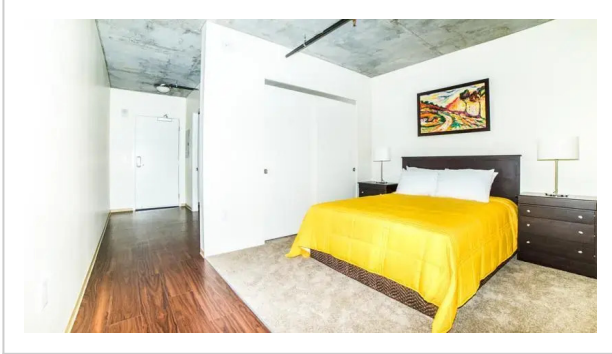

Hollywood Gallery Apartment, 1522 North Gordon Street, Los Angeles

Address: 1522 North Gordon Street, Los Angeles

Bedrooms: 5 Bathrooms: 2

Location

The best kind of vacation is when you come somewhere new and it feels like home: apartment «Hollywood Gallery Apartment» is located in Los Angeles. This apartment is located in 9 km from the city center. You can take a walk and explore the neighbourhood area of the apartment. Places nearby: Sunset Gower & Sunset Bronson Studios, Museum of Death and Hollywood Palladium.