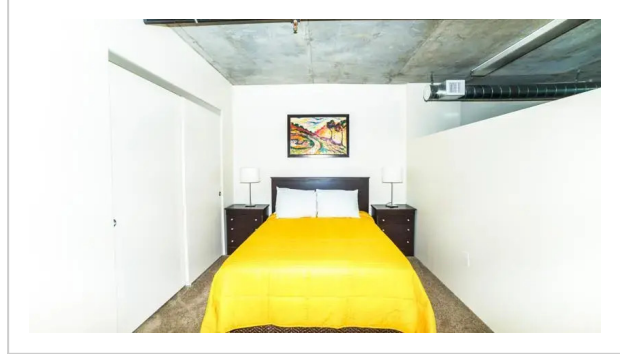

Hollywood Gallery Apartment, 1522 North Gordon Street, Los Angeles

Address: 1522 North Gordon Street, Los Angeles

Bedrooms: 5 Bathrooms: 2

Location

The best kind of vacation is when you come somewhere new and it feels like home: apartment «Hollywood Gallery Apartment» is located in Los Angeles. This apartment is located in 9 km from the city center. You can take a walk and explore the neighbourhood area of the apartment. Places nearby: Sunset Gower & Sunset Bronson Studios, Museum of Death and Hollywood Palladium.