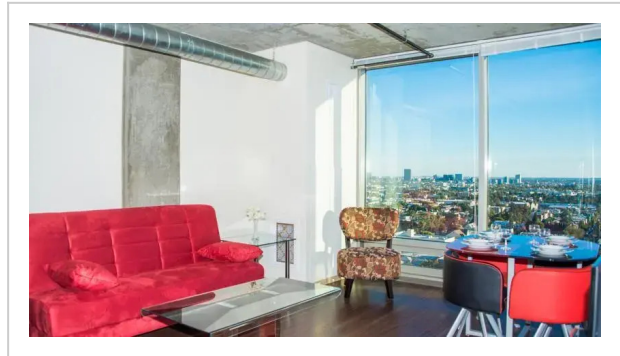

Hollywood Gallery Apartment, 1522 North Gordon Street, Los Angeles

Address: 1522 North Gordon Street, Los Angeles

Bedrooms: 5 Bathrooms: 2

Location

The best kind of vacation is when you come somewhere new and it feels like home: apartment «Hollywood Gallery Apartment» is located in Los Angeles. This apartment is located in 9 km from the city center. You can take a walk and explore the neighbourhood area of the apartment. Places nearby: Sunset Gower & Sunset Bronson Studios, Museum of Death and Hollywood Palladium.