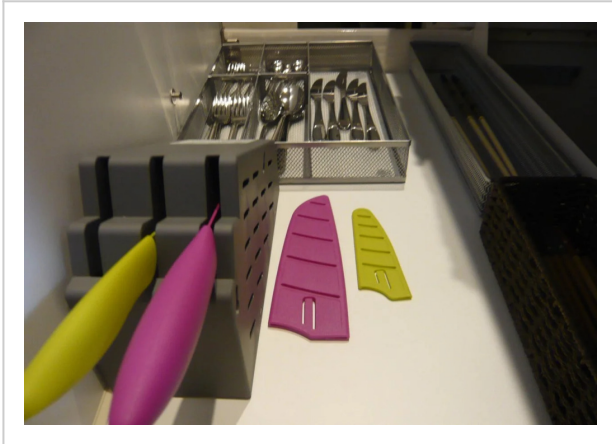

karaku Inn--Cottage

Address: 207-4 Nakano-cho, 4 Cho-me, Higashiiru, Kyoto

Bathrooms: 2

Location

Active or laid-back vacation, it's up to you to decide. Cottage «karaku Inn» is located in Kyoto. This cottage is located in walking distance from the city center. You can take a walk and explore the neighbourhood area of the cottage — Chion-in Temple, Kyoto Municipal Zoo and Kyoto National Museum of Modern Art.

At the cottage

Free Wi-Fi on the territory will help you to stay on-line. There are other services available for the guests of the cottage. For example, a laundry and dry cleaning. The staff of the cottage will be happy to talk to you in English and Japanese.