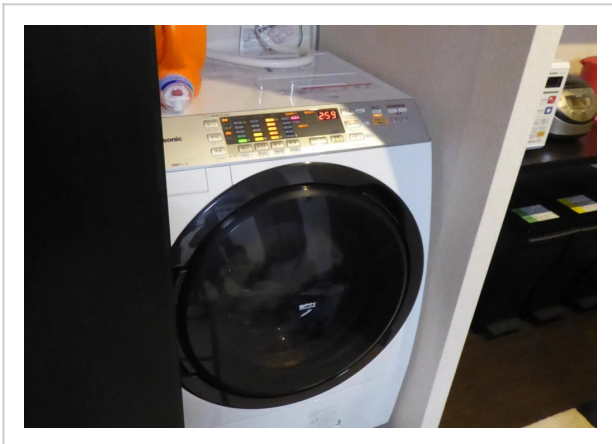

karaku Inn--Cottage

Address: 207-4 Nakano-cho, 4 Cho-me, Higashiiru, Kyoto

Bathrooms: 2

Location

Active or laid-back vacation, it's up to you to decide. Cottage «karaku Inn» is located in Kyoto. This cottage is located in walking distance from the city center. You can take a walk and explore the neighbourhood area of the cottage — Chion-in Temple, Kyoto Municipal Zoo and Kyoto National Museum of Modern Art.

At the cottage

Free Wi-Fi on the territory will help you to stay on-line. There are other services available for the guests of the cottage. For example, a laundry and dry cleaning. The staff of the cottage will be happy to talk to you in English and Japanese.