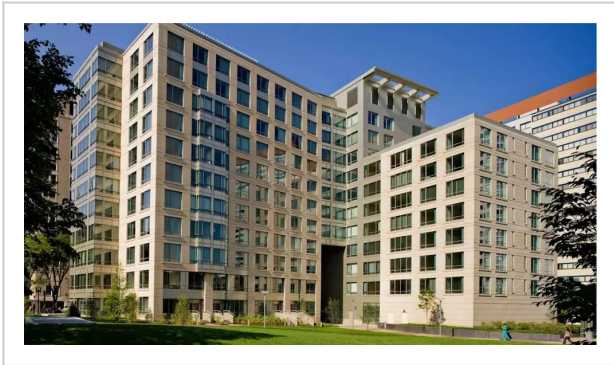

# Global Luxury Suites Mass General Hospital, Emerson Place, West End, Boston, MA 02114, United States of America, Boston

**Address: Emerson Place, West End, Boston, MA 02114, United States of America, Boston**

## Location

«Global Luxury Suites Mass General Hospital» is located in Boston. This apartment hotel is located in walking distance from the city center. You can take a walk and explore the neighbourhood area of the apartment hotel — Massachusetts Eye And Ear Infirmary, Museum of Science and West End Museum.