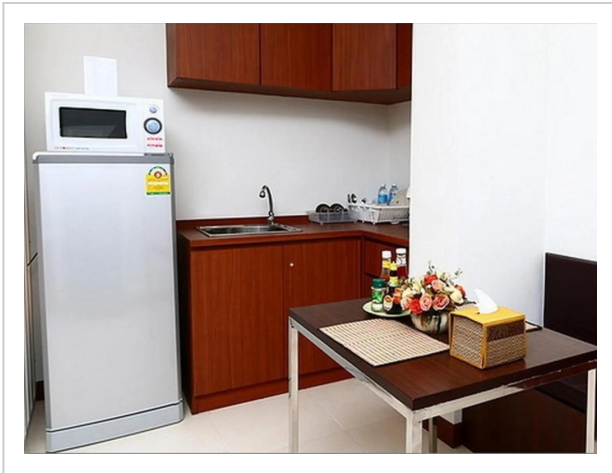

Smart Mansion--Standard Triple room

Address: 8 Soi 164 Yek 3 Ramkhamhaeng Road, Bangkok

Bathrooms: 2

Location

«Smart Mansion» is located in Bangkok. This apartment hotel is located in 24 km from the city center. You can take a walk and explore the neighbourhood area of the apartment hotel — Terminal 21 Shopping Mall, CentralWorld Shopping Complex and Lumpini Park.

At the apartment hotel

Taste the local cuisine and have a rest in the restaurant. Want to be always on-line? Wi-Fi is available. Specially for tourists who travel by car, there's a parking zone. The following services are also available for the guests: a massage room. Guests who love doing sports will be able to enjoy a fitness

center. Accessible for guests with disabilities: the elevator helps them to go to the highest floors. At the guests' disposal, there's also a laundry, dry cleaning, ironing and a safe-deposit box. The staff of the apartment hotel speaks English.

Room amenities

Guests will find the following in the room: an alarm clock, a shower, a TV, a mini-bar, a bathrobe and slippers. The room equipment depends on its category.

Amenities:

- Shopping on site
- Air conditioning
- Elevator/lift
- Smoke-free property
- Security guard
- Washing machine
- Express check-in/check-out
- Garden
- Terrace
- Dishwasher
- Upper floors accessible by elevator
- Reception desk
- Room service
- Fridge
- Family room
- Cable TV
- Minibar
- Flat-screen TV
- Shower/Bathtub
- Shower
- Wardrobe/Closet
- Bathrobe
- Linens
- Alarm clock
- Mosquito Net
- Slippers
- Toiletries
- Ironing
- Laundry
- Safe-deposit box
- Dry-cleaning
- Luggage storage
- Wake-up service
- Telephone
- Coffee/tea for guests
- Breakfast
- Restaurant
- Microwave oven
- Coffeemaker
- Bottled water
- Kettle
- Free Wi-Fi
- Beach/pool towels