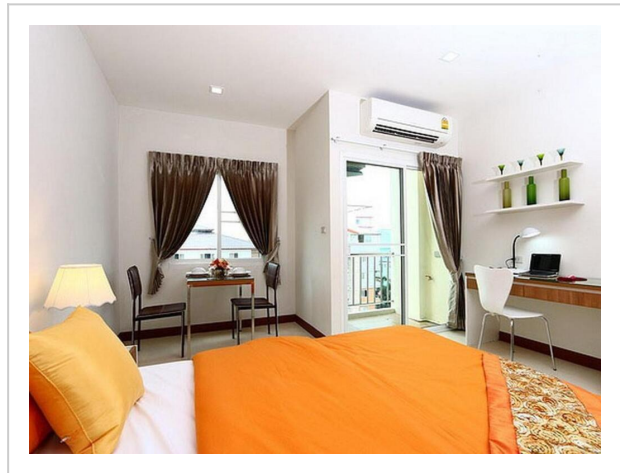

Smart Mansion--Standard Triple room

Address: 8 Soi 164 Yek 3 Ramkhamhaeng Road, Bangkok

Bathrooms: 2

Location

«Smart Mansion» is located in Bangkok. This apartment hotel is located in 24 km from the city center. You can take a walk and explore the neighbourhood area of the apartment hotel — Terminal 21 Shopping Mall, CentralWorld Shopping Complex and Lumpini Park.

At the apartment hotel

Taste the local cuisine and have a rest in the restaurant. Want to be always on-line? Wi-Fi is available. Specially for tourists who travel by car, there's a parking zone. The following services are also available for the guests: a massage room. Guests who love doing sports will be able to enjoy a fitness

center. Accessible for guests with disabilities: the elevator helps them to go to the highest floors. At the guests' disposal, there's also a laundry, dry cleaning, ironing and a safe-deposit box. The staff of the apartment hotel speaks English.