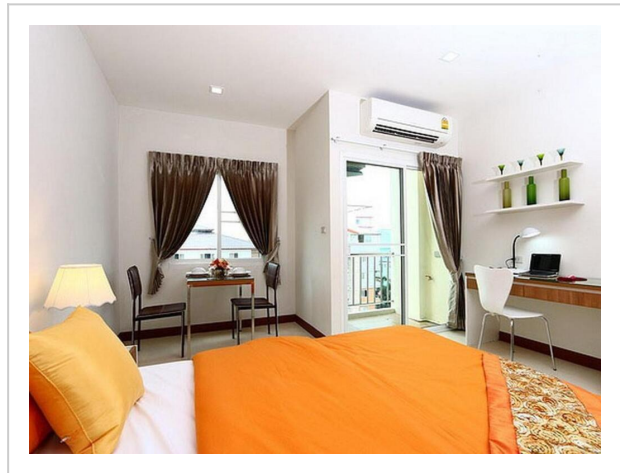

Smart Mansion--2 Bedrooms Standard room

Address: 8 Soi 164 Yek 3 Ramkhamhaeng Road, Bangkok

Bathrooms: 2

Location

«Smart Mansion» is located in Bangkok. This apartment hotel is located in 24 km from the city center. You can take a walk and explore the neighbourhood area of the apartment hotel — Terminal 21 Shopping Mall, CentralWorld Shopping Complex and Lumpini Park.

At the apartment hotel

Taste the local cuisine and have a rest in the restaurant. Want to be always on-line? Wi-Fi is available. Specially for tourists who travel by car, there's a parking zone. The following services are also available for the guests: a massage room. Guests who love doing sports will be able to enjoy a fitness

center. Accessible for guests with disabilities: the elevator helps them to go to the highest floors. At the guests' disposal, there's also a laundry, dry cleaning, ironing and a safe-deposit box. The staff of the apartment hotel speaks English.