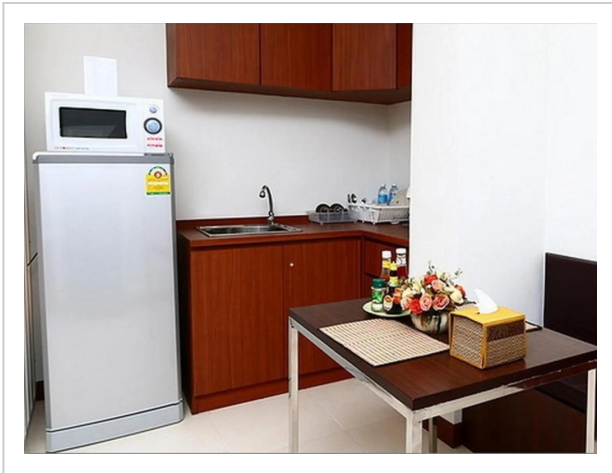

Smart Mansion--2 Bedrooms Standard room

Address: 8 Soi 164 Yek 3 Ramkhamhaeng Road, Bangkok

Bathrooms: 2

Location

«Smart Mansion» is located in Bangkok. This apartment hotel is located in 24 km from the city center. You can take a walk and explore the neighbourhood area of the apartment hotel — Terminal 21 Shopping Mall, CentralWorld Shopping Complex and Lumpini Park.

At the apartment hotel

Taste the local cuisine and have a rest in the restaurant. Want to be always on-line? Wi-Fi is available. Specially for tourists who travel by car, there's a parking zone. The following services are also available for the guests: a massage room. Guests who love doing sports will be able to enjoy a fitness

center. Accessible for guests with disabilities: the elevator helps them to go to the highest floors. At the guests' disposal, there's also a laundry, dry cleaning, ironing and a safe-deposit box. The staff of the apartment hotel speaks English.

Room amenities

Guests will find the following in the room: an alarm clock, a shower, a TV, a mini-bar, a bathrobe and slippers. The room equipment depends on its category.

Amenities:

- Shopping on site
- Air conditioning
- Elevator/lift
- Smoke-free property
- Security guard
- Washing machine
- Express check-in/check-out
- Garden
- Terrace
- Dishwasher
- Upper floors accessible by elevator
- Reception desk
- Room service
- Fridge
- Family room
- Cable TV
- Minibar
- Flat-screen TV
- Shower/Bathtub
- Shower
- Wardrobe/Closet
- Bathrobe
- Linens
- Alarm clock
- Mosquito Net
- Slippers
- Toiletries
- Ironing
- Laundry
- Safe-deposit box
- Dry-cleaning
- Luggage storage
- Wake-up service
- Telephone
- Coffee/tea for guests
- Breakfast
- Restaurant
- Microwave oven
- Coffeemaker
- Bottled water
- Kettle
- Free Wi-Fi
- Beach/pool towels