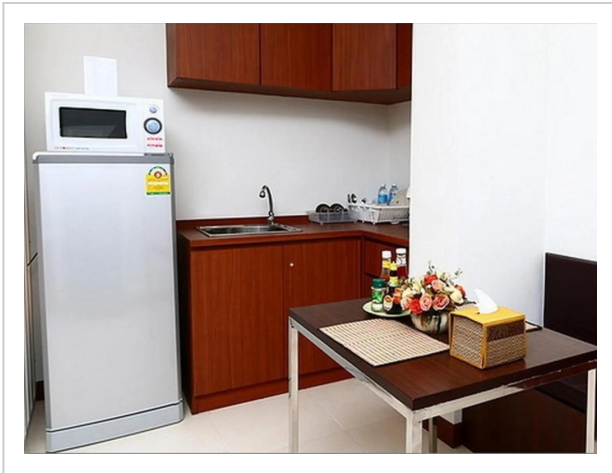

Smart Mansion--Standard room

Address: 8 Soi 164 Yek 3 Ramkhamhaeng Road, Bangkok

Bathrooms: 2

Location

«Smart Mansion» is located in Bangkok. This apartment hotel is located in 24 km from the city center. You can take a walk and explore the neighbourhood area of the apartment hotel — Terminal 21 Shopping Mall, CentralWorld Shopping Complex and Lumpini Park.

At the apartment hotel

Taste the local cuisine and have a rest in the restaurant. Want to be always on-line? Wi-Fi is available. Specially for tourists who travel by car, there's a parking zone. The following services are also available for the guests: a massage room. Guests who love doing sports will be able to enjoy a fitness

center. Accessible for guests with disabilities: the elevator helps them to go to the highest floors. At the guests' disposal, there's also a laundry, dry cleaning, ironing and a safe-deposit box. The staff of the apartment hotel speaks English.

Room amenities

Guests will find the following in the room: an alarm clock, a shower, a TV, a mini-bar, a bathrobe and slippers. The room equipment depends on its category.

Amenities:

- Shopping on site
- Air conditioning
- Elevator/lift
- Smoke-free property
- Security guard
- Washing machine
- Express check-in/check-out
- Garden
- Terrace
- Dishwasher
- Upper floors accessible by elevator
- Reception desk
- Room service
- Fridge
- Family room
- Cable TV
- Minibar
- Flat-screen TV
- Shower/Bathtub
- Shower
- Wardrobe/Closet
- Bathrobe
- Linens
- Alarm clock
- Mosquito Net
- Slippers
- Toiletries
- Ironing
- Laundry
- Safe-deposit box
- Dry-cleaning
- Luggage storage
- Wake-up service
- Telephone
- Coffee/tea for guests
- Breakfast
- Restaurant
- Microwave oven
- Coffeemaker
- Bottled water
- Kettle
- Free Wi-Fi
- Beach/pool towels