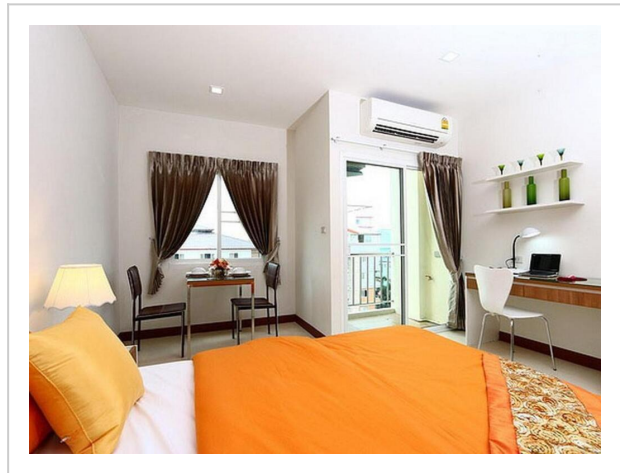

Smart Mansion--Standard room

Address: 8 Soi 164 Yek 3 Ramkhamhaeng Road, Bangkok

Bathrooms: 2

Location

«Smart Mansion» is located in Bangkok. This apartment hotel is located in 24 km from the city center. You can take a walk and explore the neighbourhood area of the apartment hotel — Terminal 21 Shopping Mall, CentralWorld Shopping Complex and Lumpini Park.

At the apartment hotel

Taste the local cuisine and have a rest in the restaurant. Want to be always on-line? Wi-Fi is available. Specially for tourists who travel by car, there's a parking zone. The following services are also available for the guests: a massage room. Guests who love doing sports will be able to enjoy a fitness

center. Accessible for guests with disabilities: the elevator helps them to go to the highest floors. At the guests' disposal, there's also a laundry, dry cleaning, ironing and a safe-deposit box. The staff of the apartment hotel speaks English.