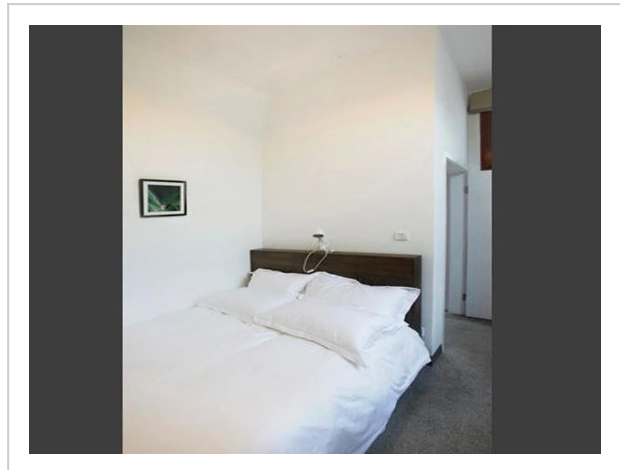

Shanghai Lane--2 Bedrooms Quadruple Apartment

Address: Middle Fuxing road lane 1252, Shanghai

Bathrooms: 2

Location

The best kind of vacation is when you come somewhere new and it feels like home: apartment «Shanghai Lane» is located in Shanghai. This apartment is located in 3 km from the city center. You can take a walk and explore the neighbourhood area of the apartment — Taikang Road, Jing An Temple and Shanghai Museum.