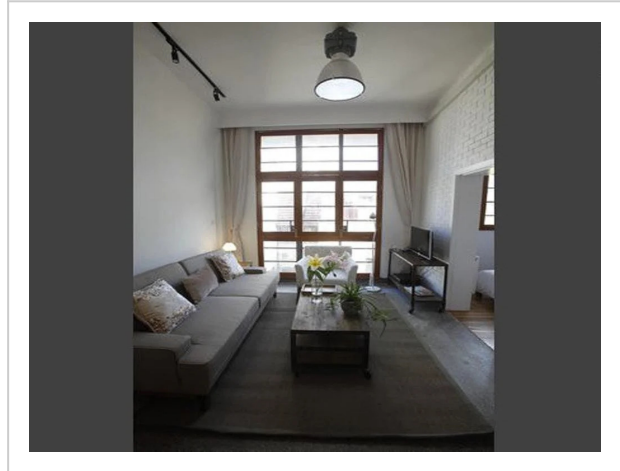

Shanghai Lane--2 Bedrooms Quadruple Apartment

Address: Middle Fuxing road lane 1252, Shanghai

Bathrooms: 2

Location

The best kind of vacation is when you come somewhere new and it feels like home: apartment «Shanghai Lane» is located in Shanghai. This apartment is located in 3 km from the city center. You can take a walk and explore the neighbourhood area of the apartment — Taikang Road, Jing An Temple and Shanghai Museum.