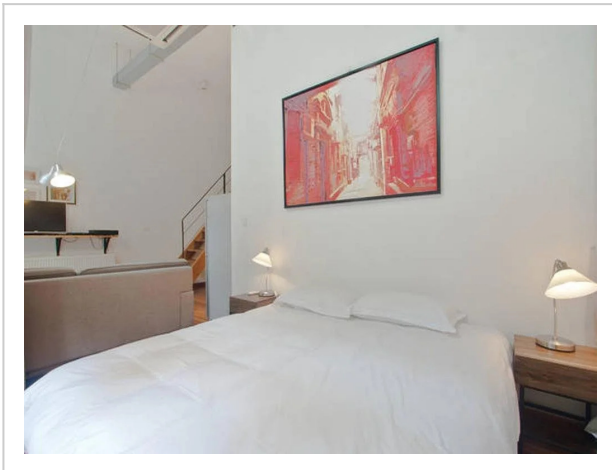

Shanghai Lane--2 Bedrooms Quadruple Apartment

Address: Middle Fuxing road lane 1252, Shanghai

Bathrooms: 2

Location

The best kind of vacation is when you come somewhere new and it feels like home: apartment «Shanghai Lane» is located in Shanghai. This apartment is located in 3 km from the city center. You can take a walk and explore the neighbourhood area of the apartment — Taikang Road, Jing An Temple and Shanghai Museum.