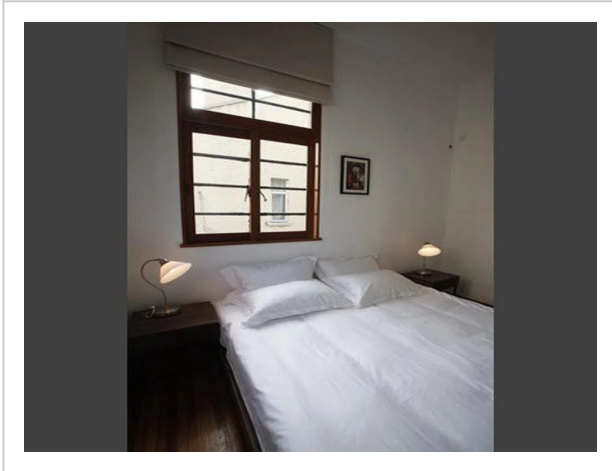

Shanghai Lane--2 Bedrooms Quadruple Apartment

Address: Middle Fuxing road lane 1252, Shanghai

Bathrooms: 2

Location

The best kind of vacation is when you come somewhere new and it feels like home: apartment «Shanghai Lane» is located in Shanghai. This apartment is located in 3 km from the city center. You can take a walk and explore the neighbourhood area of the apartment — Taikang Road, Jing An Temple and Shanghai Museum.