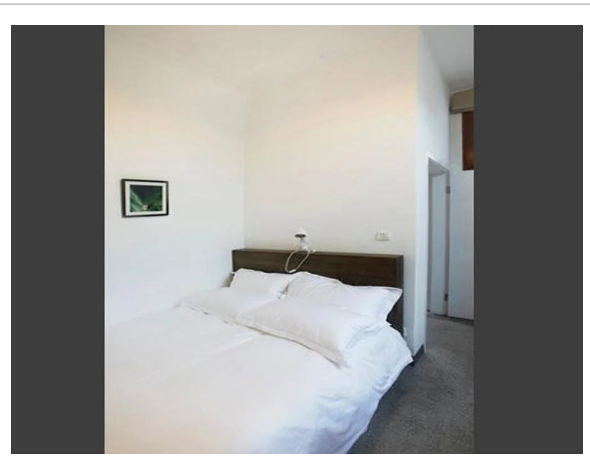

Shanghai Lane--2 Bedrooms Apartment

Address: Middle Fuxing road lane 1252, Shanghai

Bathrooms: 2

Location

The best kind of vacation is when you come somewhere new and it feels like home: apartment «Shanghai Lane» is located in Shanghai. This apartment is located in 3 km from the city center. You can take a walk and explore the neighbourhood area of the apartment — Taikang Road, Jing An Temple and Shanghai Museum.