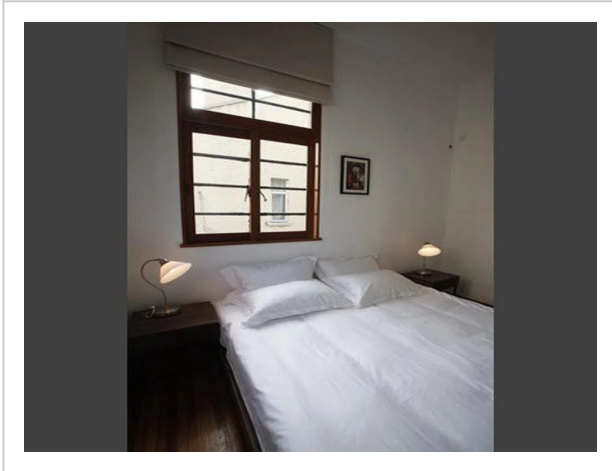

Shanghai Lane--2 Bedrooms Apartment

Address: Middle Fuxing road lane 1252, Shanghai

Bathrooms: 2

Location

The best kind of vacation is when you come somewhere new and it feels like home: apartment «Shanghai Lane» is located in Shanghai. This apartment is located in 3 km from the city center. You can take a walk and explore the neighbourhood area of the apartment — Taikang Road, Jing An Temple and Shanghai Museum.