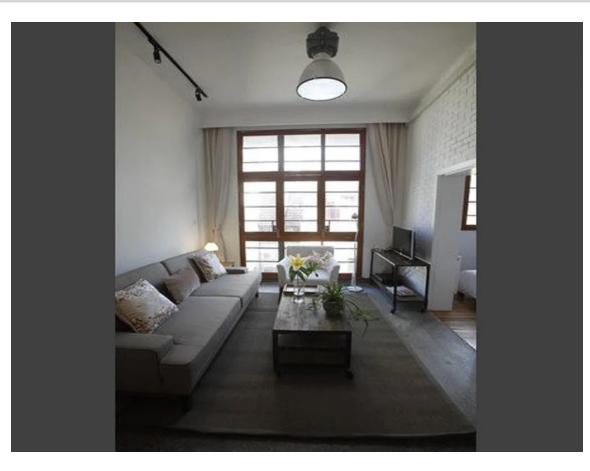

Shanghai Lane--2 Bedrooms Apartment

Address: Middle Fuxing road lane 1252, Shanghai

Bathrooms: 2

Location

The best kind of vacation is when you come somewhere new and it feels like home: apartment «Shanghai Lane» is located in Shanghai. This apartment is located in 3 km from the city center. You can take a walk and explore the neighbourhood area of the apartment — Taikang Road, Jing An Temple and Shanghai Museum.