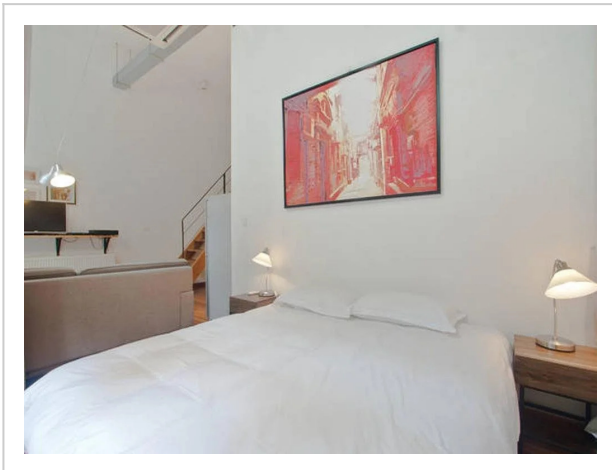

Shanghai Lane--2 Bedrooms Apartment

Address: Middle Fuxing road lane 1252, Shanghai

Bathrooms: 2

Location

The best kind of vacation is when you come somewhere new and it feels like home: apartment «Shanghai Lane» is located in Shanghai. This apartment is located in 3 km from the city center. You can take a walk and explore the neighbourhood area of the apartment — Taikang Road, Jing An Temple and Shanghai Museum.