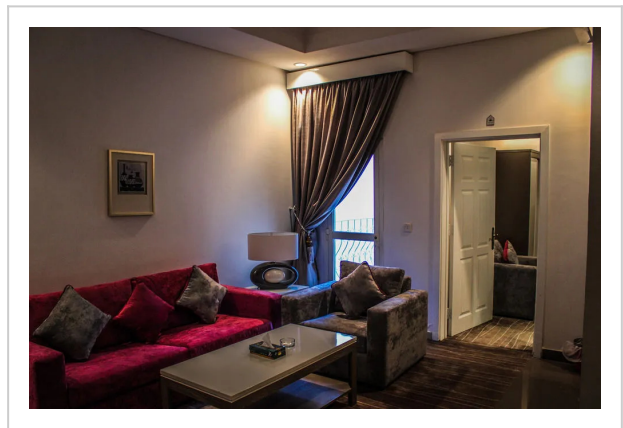

## Riyada Nobel Apart Hotel--Executive Suite with balcony

**Address: Prince Abdul Aziz Ibn Thunayyan , Al Nakhil District, Riyadh**

Bedrooms: 5 Bathrooms: 2

### Location

«Riyada Nobel Apart Hotel» is located in Riyadh. This apartment hotel is located in 9 km from the city center. You can take a walk and explore the neighbourhood area of the apartment hotel. Places nearby: Hayat Mall, Sahara Mall and Kingdom Centre.

### At the apartment hotel

You can stop by the bar. It's time to have a nice meal! Stop by the restaurant. Want to be always on-line? Wi-Fi is available. Specially for tourists who travel by car, there's a free parking zone. The beauty and wellness services: a massage room. Accessibility: there is an elevator/lift. There are other