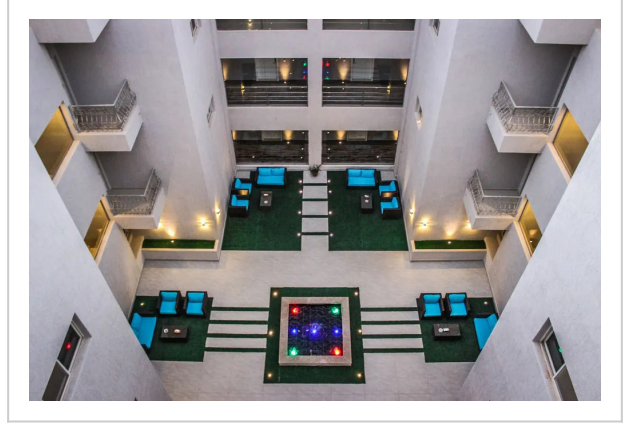

Riyada Nobel Apart Hotel--Executive Suite with balcony

Address: Prince Abdul Aziz Ibn Thunayyan , Al Nakhil District, Riyadh

Bedrooms: 5 Bathrooms: 2

Location

«Riyada Nobel Apart Hotel» is located in Riyadh. This apartment hotel is located in 9 km from the city center. You can take a walk and explore the neighbourhood area of the apartment hotel. Places nearby: Hayat Mall, Sahara Mall and Kingdom Centre.

At the apartment hotel

You can stop by the bar. It's time to have a nice meal! Stop by the restaurant. Want to be always on-line? Wi-Fi is available. Specially for tourists who travel by car, there's a free parking zone. The beauty and wellness services: a massage room. Accessibility: there is an elevator/lift. There are other