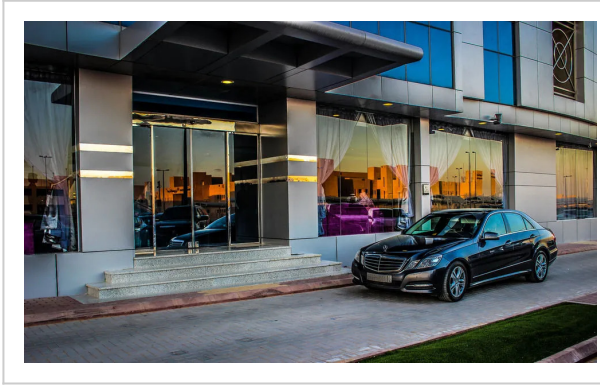

Riyada Nobel Apart Hotel--Executive Suite with balcony

Address: Prince Abdul Aziz Ibn Thunayyan , Al Nakhil District, Riyadh

Bedrooms: 5 Bathrooms: 2

Location

«Riyada Nobel Apart Hotel» is located in Riyadh. This apartment hotel is located in 9 km from the city center. You can take a walk and explore the neighbourhood area of the apartment hotel. Places nearby: Hayat Mall, Sahara Mall and Kingdom Centre.

At the apartment hotel

You can stop by the bar. It's time to have a nice meal! Stop by the restaurant. Want to be always on-line? Wi-Fi is available. Specially for tourists who travel by car, there's a free parking zone. The beauty and wellness services: a massage room. Accessibility: there is an elevator/lift. There are other