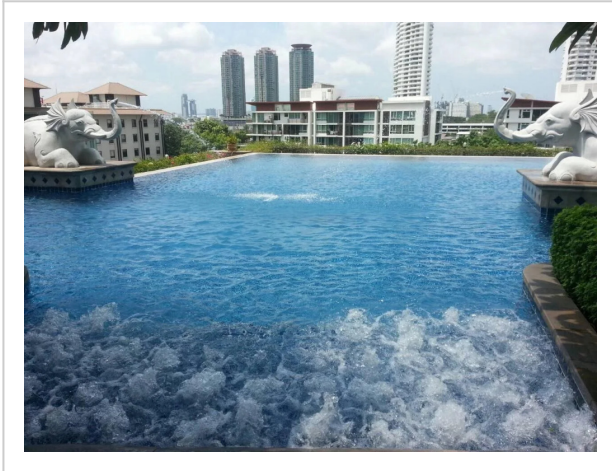

## Baan Sathorn Riverfront--Deluxe room

**Address: 931/1 Room 308 Charoennakorn Rd, Bangkok**

Bathrooms: 2

### Location

«Baan Sathorn Riverfront» is located in Bangkok. This apartment hotel is located in 4 km from the city center. You can take a walk and explore the neighbourhood area of the apartment hotel. Places nearby: Charoen Nakhon, Asiatique the River Front and Lumpini Park.

bath. Sports fans will be able to enjoy a fitness center. Get ready for a fun and exciting vacation! Here's what you will find on the premises: a library and a ping-pong area. Tourists who can't live without swimming will appreciate a pool and an outdoor pool. Accessibility: there is an elevator/lift. There are other services available for the guests of the apartment hotel. For example, a laundry, dry cleaning and ironing. The staff of the apartment hotel will be happy to talk to you in English.