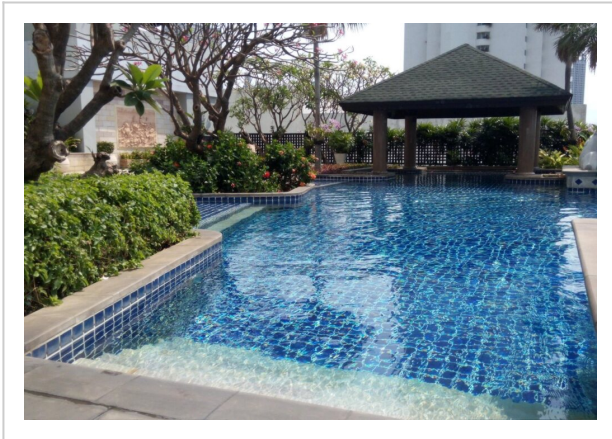

## Baan Sathorn Riverfront--Deluxe room

**Address: 931/1 Room 308 Charoennakorn Rd, Bangkok**

Bathrooms: 2

### Location

«Baan Sathorn Riverfront» is located in Bangkok. This apartment hotel is located in 4 km from the city center. You can take a walk and explore the neighbourhood area of the apartment hotel. Places nearby: Charoen Nakhon, Asiatique the River Front and Lumpini Park.

bath. Sports fans will be able to enjoy a fitness center. Get ready for a fun and exciting vacation! Here's what you will find on the premises: a library and a ping-pong area. Tourists who can't live without swimming will appreciate a pool and an outdoor pool. Accessibility: there is an elevator/lift. There are other services available for the guests of the apartment hotel. For example, a laundry, dry cleaning and ironing. The staff of the apartment hotel will be happy to talk to you in English.

---

**Amenities:**

- Air conditioning
  - 24-hour reception
  - Elevator/lift
  - Smoking areas
  - Smoke-free property
  - Garden
  - Terrace
  - Non-smoking rooms
  - Soundproof rooms
  - Family room
  - Ironing
  - Laundry
  - Dry-cleaning
  - Restaurant
  - Snack bar
  - Bottled water
  - Free Wi-Fi
  - Swimming Pool
  - Outdoor Pool
  - Beach facilities
-