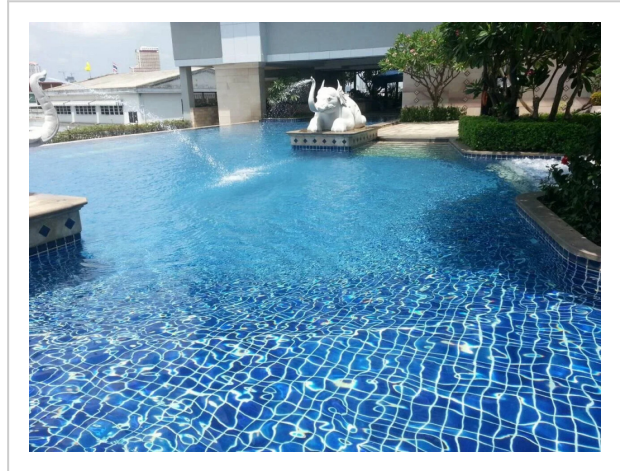

## Baan Sathorn Riverfront--Deluxe room

**Address: 931/1 Room 308 Charoennakorn Rd, Bangkok**

Bathrooms: 2

### Location

«Baan Sathorn Riverfront» is located in Bangkok. This apartment hotel is located in 4 km from the city center. You can take a walk and explore the neighbourhood area of the apartment hotel. Places nearby: Charoen Nakhon, Asiatique the River Front and Lumpini Park.

bath. Sports fans will be able to enjoy a fitness center. Get ready for a fun and exciting vacation! Here's what you will find on the premises: a library and a ping-pong area. Tourists who can't live without swimming will appreciate a pool and an outdoor pool. Accessibility: there is an elevator/lift. There are other services available for the guests of the apartment hotel. For example, a laundry, dry cleaning and ironing. The staff of the apartment hotel will be happy to talk to you in English.

---

**Amenities:**

- Air conditioning
  - 24-hour reception
  - Elevator/lift
  - Smoking areas
  - Smoke-free property
  - Garden
  - Terrace
  - Non-smoking rooms
  - Soundproof rooms
  - Family room
  - Ironing
  - Laundry
  - Dry-cleaning
  - Restaurant
  - Snack bar
  - Bottled water
  - Free Wi-Fi
  - Swimming Pool
  - Outdoor Pool
  - Beach facilities
-