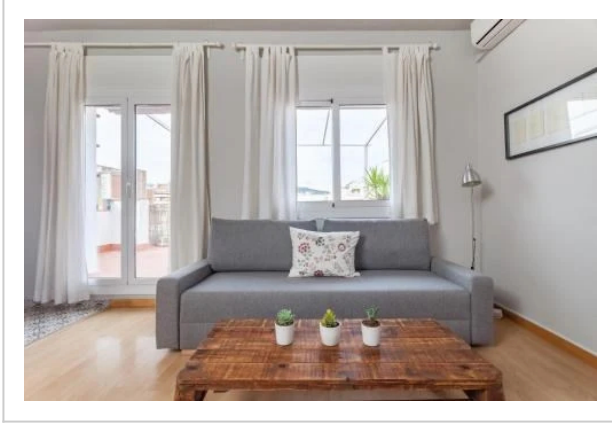

Penthouse Camp Nou--Apartment

Address: Carrer de Roger 16, Sants-Montjuïc, 08028 Barcelona, Spain, Barcelona

Bedrooms: 5 Bathrooms: 2

Location

The best kind of vacation is when you come somewhere new and it feels like home: apartment «Penthouse Camp Nou» is located in Barcelona. This apartment is located in 4 km from the city center. You can take a walk and explore the neighbourhood area of the apartment. Places nearby: Badal, Nou Camp Football Stadium and Camp Nou.

At the apartment

Want to be always on-line? Wi-Fi is available. The staff of the apartment will order a transfer for you. Accessible for guests with disabilities: the elevator helps them to go to the highest floors.