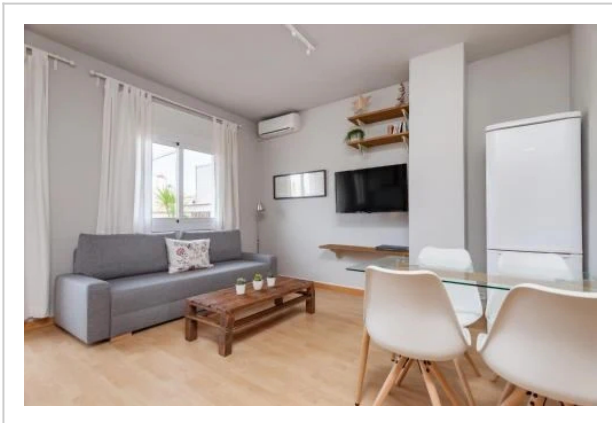

Penthouse Camp Nou--Apartment

Address: Carrer de Roger 16, Sants-Montjuïc, 08028 Barcelona, Spain, Barcelona

Bedrooms: 5 Bathrooms: 2

Location

The best kind of vacation is when you come somewhere new and it feels like home: apartment «Penthouse Camp Nou» is located in Barcelona. This apartment is located in 4 km from the city center. You can take a walk and explore the neighbourhood area of the apartment. Places nearby: Badal, Nou Camp Football Stadium and Camp Nou.

At the apartment

Want to be always on-line? Wi-Fi is available. The staff of the apartment will order a transfer for you. Accessible for guests with disabilities: the elevator helps them to go to the highest floors.