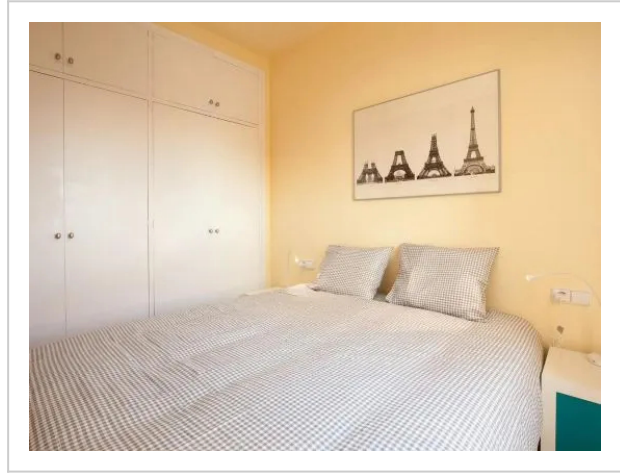

Penthouse Camp Nou--Apartment

Address: Carrer de Roger 16, Sants-Montjuïc, 08028 Barcelona, Spain, Barcelona

Bedrooms: 5 Bathrooms: 2

Location

The best kind of vacation is when you come somewhere new and it feels like home: apartment «Penthouse Camp Nou» is located in Barcelona. This apartment is located in 4 km from the city center. You can take a walk and explore the neighbourhood area of the apartment. Places nearby: Badal, Nou Camp Football Stadium and Camp Nou.

At the apartment

Want to be always on-line? Wi-Fi is available. The staff of the apartment will order a transfer for you. Accessible for guests with disabilities: the elevator helps them to go to the highest floors.