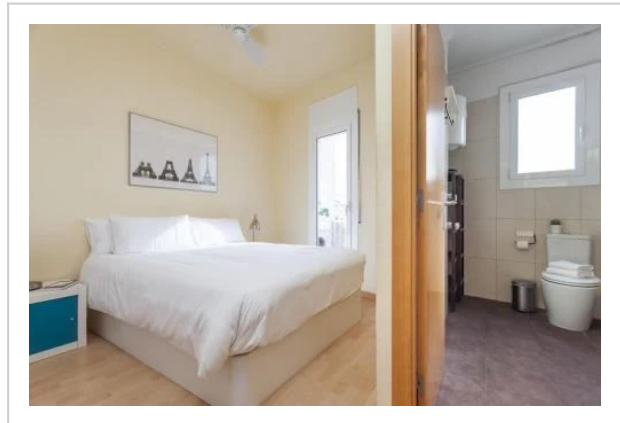

Penthouse Camp Nou--Apartment

Address: Carrer de Roger 16, Sants-Montjuïc, 08028 Barcelona, Spain, Barcelona

Bedrooms: 5 Bathrooms: 2

Location

The best kind of vacation is when you come somewhere new and it feels like home: apartment «Penthouse Camp Nou» is located in Barcelona. This apartment is located in 4 km from the city center. You can take a walk and explore the neighbourhood area of the apartment. Places nearby: Badal, Nou Camp Football Stadium and Camp Nou.

At the apartment

Want to be always on-line? Wi-Fi is available. The staff of the apartment will order a transfer for you. Accessible for guests with disabilities: the elevator helps them to go to the highest floors.