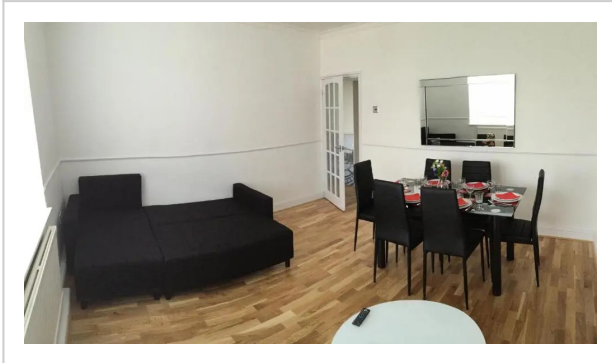

Central London 2 Bedroom Apartment, Evans House, Hammersmith and Fulham, London, W12 7NZ, United Kingdom, London

Address: Evans House, Hammersmith and Fulham, London, W12 7NZ, United Kingdom, London

Bedrooms: 5 Bathrooms: 2

Location

The best kind of vacation is when you come somewhere new and it feels like home: apartment «Central London 2 Bedroom Apartment» is located in London. This apartment is located in 7 km from the city center. You can take a walk and explore the neighbourhood area of the apartment — Loftus Road Stadium, BBC Television Centre and White City.