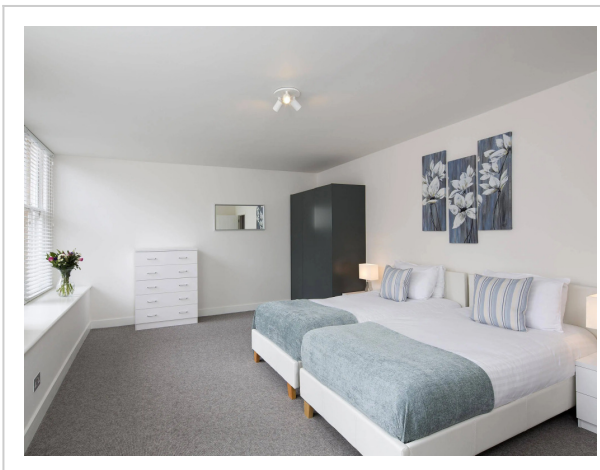

Shoreditch One--2 Bedrooms Executive Apartment twin beds

Address: 130 Tabernacle Street, London

Bedrooms: 4 Bathrooms: 2

Location

If you want to feel like you're at home no matter where you are, choose this — apartment «Shoreditch One» is located in London. This apartment is located in 4 km from the city center. You can take a walk and explore the neighbourhood area of the apartment — Red Gallery, Old Street and Wesley's Chapel.

At the apartment

Want to be always on-line? Wi-Fi is available. Accessible for guests with disabilities: the elevator helps them to go to the highest floors. The staff of the apartment speaks English, Spanish and Italian.