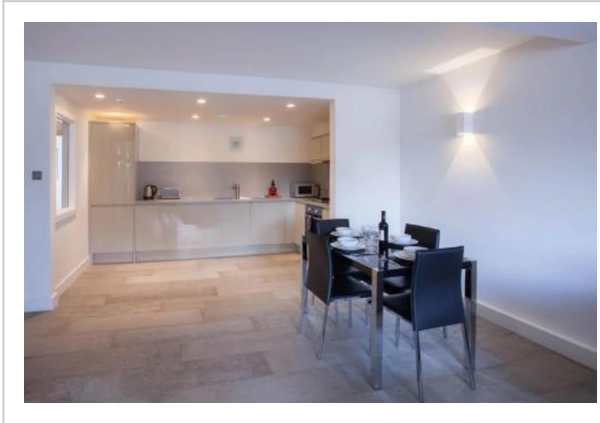

Shoreditch One--2 Bedrooms Executive Apartment twin beds

Address: 130 Tabernacle Street, London

Bedrooms: 4 Bathrooms: 2

Location

If you want to feel like you're at home no matter where you are, choose this — apartment «Shoreditch One» is located in London. This apartment is located in 4 km from the city center. You can take a walk and explore the neighbourhood area of the apartment — Red Gallery, Old Street and Wesley's Chapel.