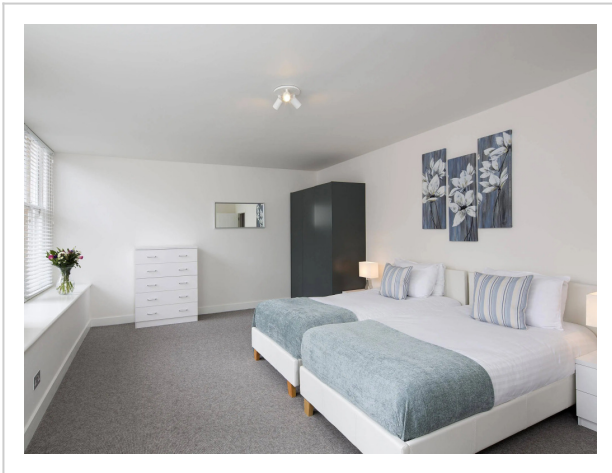

Shoreditch One--Room

Address: 130 Tabernacle Street, London

Bedrooms: 5

Location

If you want to feel like you're at home no matter where you are, choose this — apartment «Shoreditch One» is located in London. This apartment is located in 4 km from the city center. You can take a walk and explore the neighbourhood area of the apartment — Red Gallery, Old Street and Wesley's Chapel.

At the apartment

Want to be always on-line? Wi-Fi is available. Accessible for guests with disabilities: the elevator helps them to go to the highest floors. The staff of the apartment speaks English, Spanish and Italian.