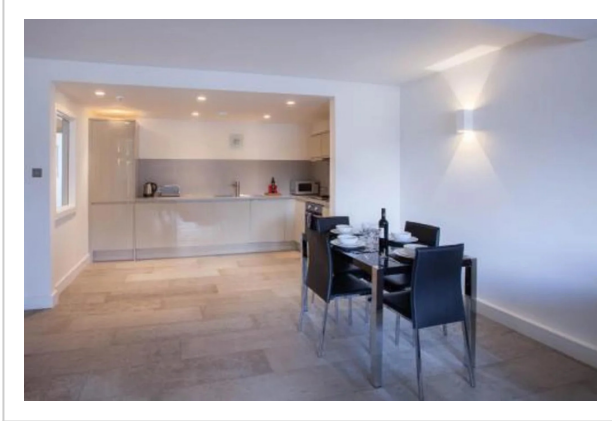

Shoreditch One--Room

Address: 130 Tabernacle Street, London

Bedrooms: 5

Location

If you want to feel like you're at home no matter where you are, choose this — apartment «Shoreditch One» is located in London. This apartment is located in 4 km from the city center. You can take a walk and explore the neighbourhood area of the apartment — Red Gallery, Old Street and Wesley's Chapel.