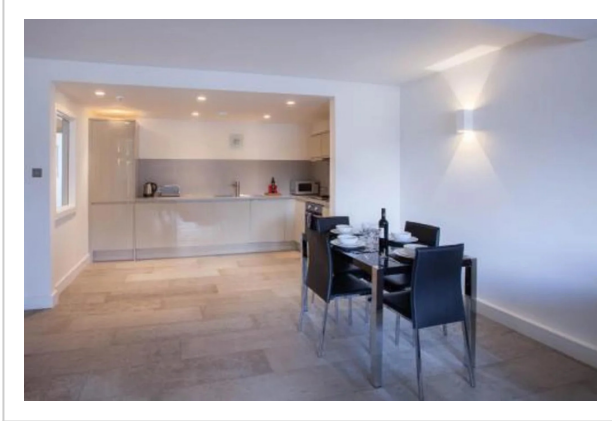

Shoreditch One, 130 Tabernacle Street, London

Address: 130 Tabernacle Street, London

Bedrooms: 5

Location

If you want to feel like you're at home no matter where you are, choose this — apartment «Shoreditch One» is located in London. This apartment is located in 4 km from the city center. You can take a walk and explore the neighbourhood area of the apartment — Red Gallery, Old Street and Wesley's Chapel.