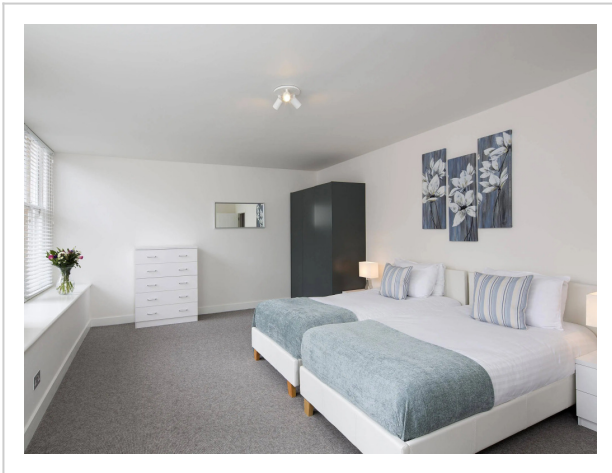

Shoreditch One, 130 Tabernacle Street, London

Address: 130 Tabernacle Street, London

Bedrooms: 5

Location

If you want to feel like you're at home no matter where you are, choose this — apartment «Shoreditch One» is located in London. This apartment is located in 4 km from the city center. You can take a walk and explore the neighbourhood area of the apartment — Red Gallery, Old Street and Wesley's Chapel.

At the apartment

Want to be always on-line? Wi-Fi is available. Accessible for guests with disabilities: the elevator helps them to go to the highest floors. The staff of the apartment speaks English, Spanish and Italian.