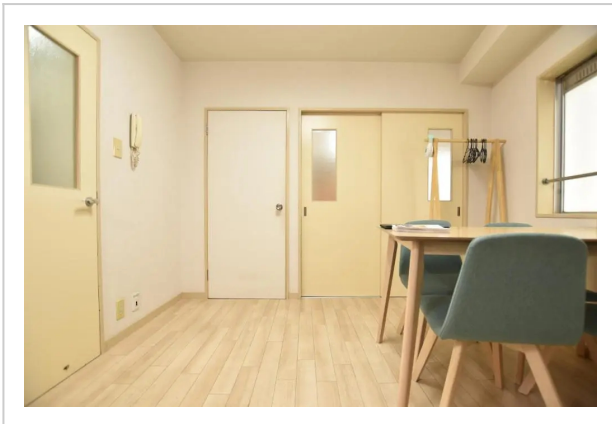

## Randor Residence Tokyo Grand--Presidential Quadruple Suite

**Address: 4-35-14, Higashinippori, Tokyo**

Bathrooms: 2