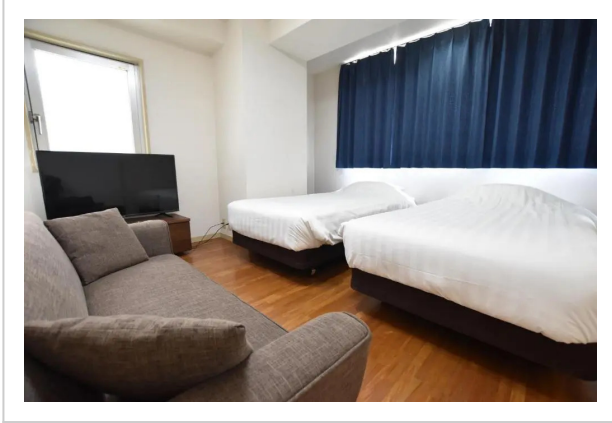

## Randor Residence Tokyo Grand--Presidential Quadruple Suite

**Address: 4-35-14, Higashinippori, Tokyo**

Bathrooms: 2

### Location

«Randor Residence Tokyo Grand» is located in Tokyo. This apartment hotel is located in 5 km from the city center. You can take a walk and explore the neighbourhood area of the apartment hotel — Iriya, Tokyo National Museum and Ueno Park.