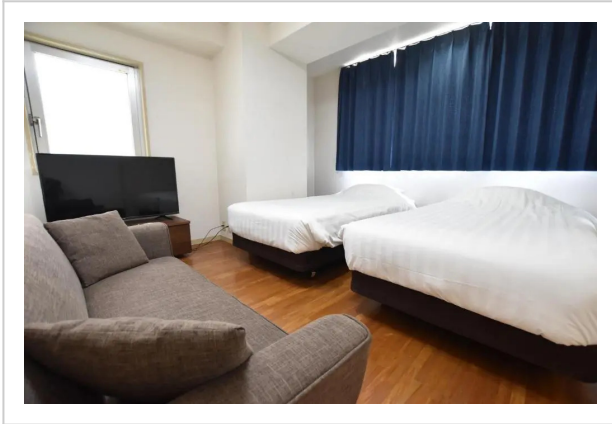

Randor Residence Tokyo Grand--Other

Address: 4-35-14, Higashinippori, Tokyo

Bedrooms: 5

Location

«Randor Residence Tokyo Grand» is located in Tokyo. This apartment hotel is located in 5 km from the city center. You can take a walk and explore the neighbourhood area of the apartment hotel — Iriya, Tokyo National Museum and Ueno Park.

At the apartment hotel

Want to be always on-line? Wi-Fi is available.

Amenities:

- Smoke-free property
- Reception desk
- Luggage storage
- Free Wi-Fi